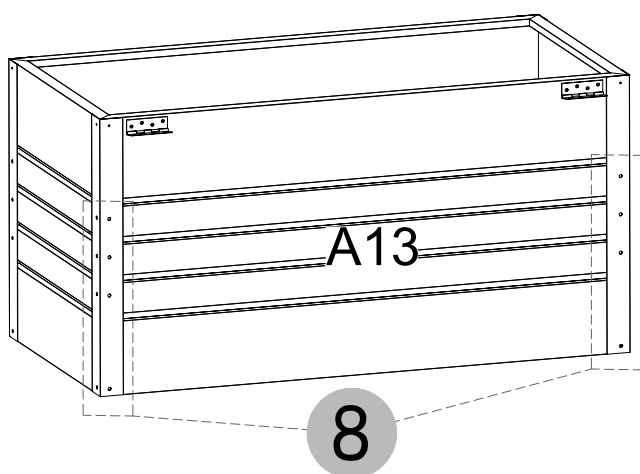

H1

X16

H2

X5

H7

X16

X5