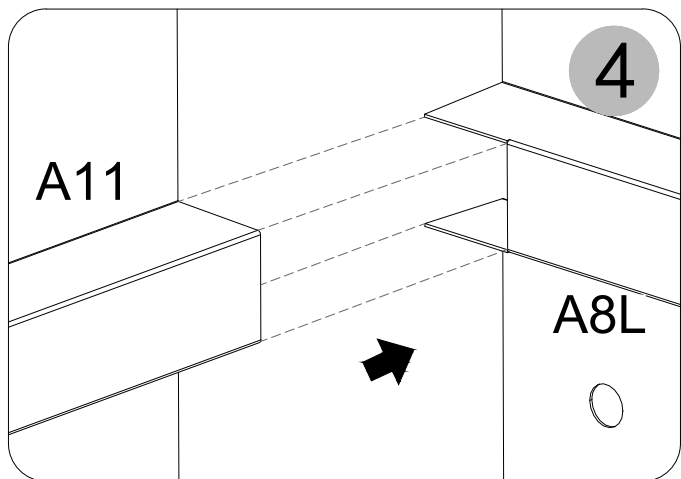

H1

H7

M4X10

X8

X8

4