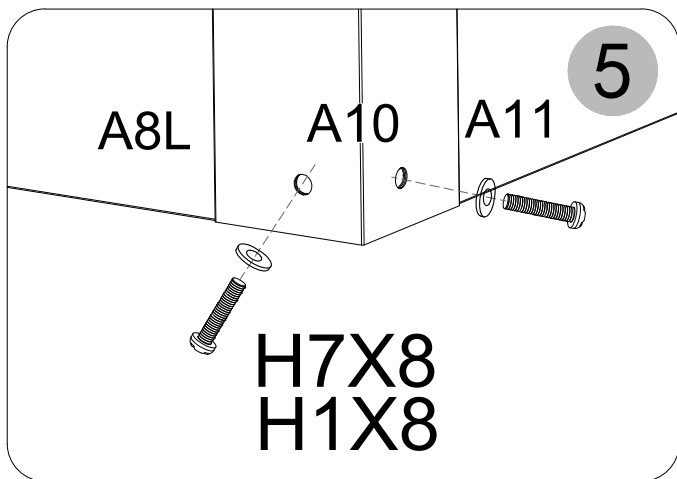

H1

H7

M4X10

X8

X8

4