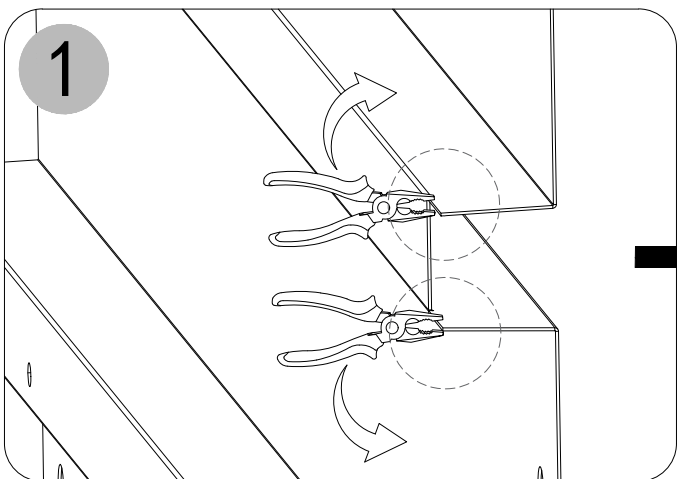

Manual
for
Garden Storage Box 348L
0,61x1,2x0,62m

ASSEMBLY INSTRUCTIONS

Storage Box

1200x610x620mm

A5		X2	A4		X4
A8R		X1	A8L		X1
A10		X4	A9		X1
A13		X1	A11		X1
Z1		X1	 <p>The surface comes with an easy-tear film</p>		
H1  <p>M4X10</p> <p>X48</p>	H2  <p></p> <p>M4X13</p> <p>X50</p>	H4  <p>X2</p>	H5  <p>X4</p>		
H6  <p>X4</p>	H7  <p>X32</p>	H8  <p>M4</p> <p>X2</p>	H9  <p>X1</p>		