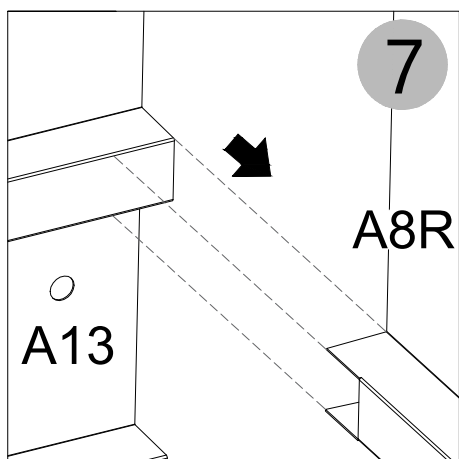

H1

X16

H2

X5

H7

X16

X5