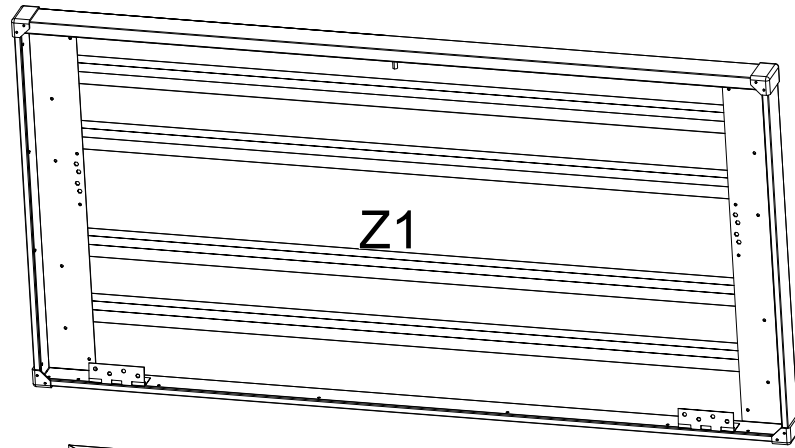

Manual
for
Garden Storage Box 348L
0,61x1,2x0,62m

ASSEMBLY INSTRUCTIONS

Storage Box

1200x610x620mm

A5		X2	A4		X4
A8R		X1	A8L		X1
A10		X4	A9		X1
A13		X1	A11		X1
Z1		X1	 <p>The surface comes with an easy-tear film</p>		
H1  <p>M4X10</p> <p>X48</p>	H2  <p></p> <p>M4X13</p> <p>X50</p>	H4  <p>X2</p>	H5  <p>X4</p>		
H6  <p>X4</p>	H7  <p>X32</p>	H8  <p>M4</p> <p>X2</p>	H9  <p>X1</p>		