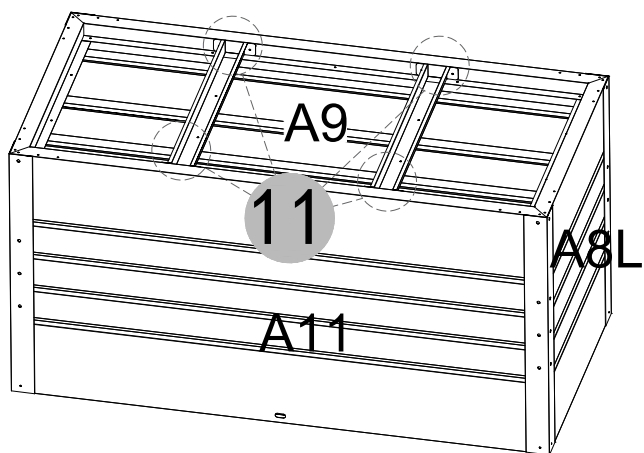

H2

M4X13

X12

X8