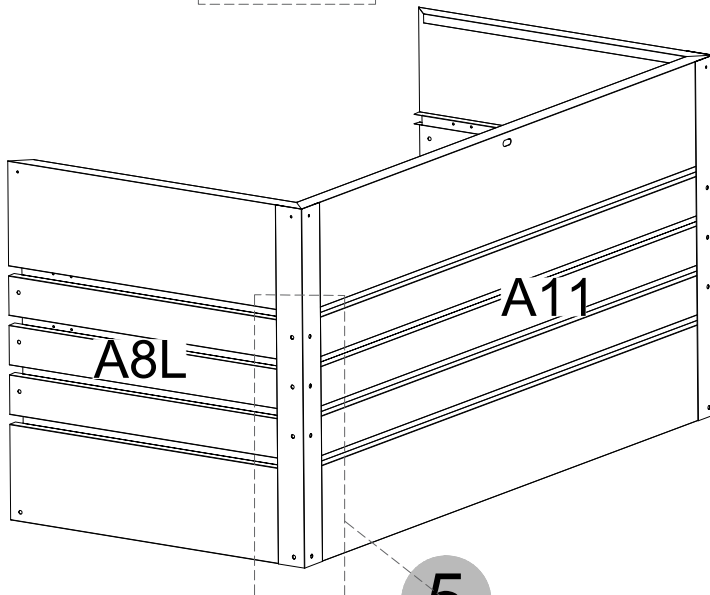

H1

H7

M4X10

X8

X8

4