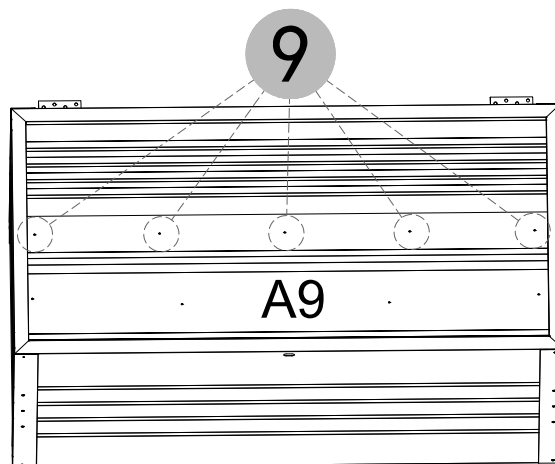

H1

X16

H2

X5

H7

X16

X5