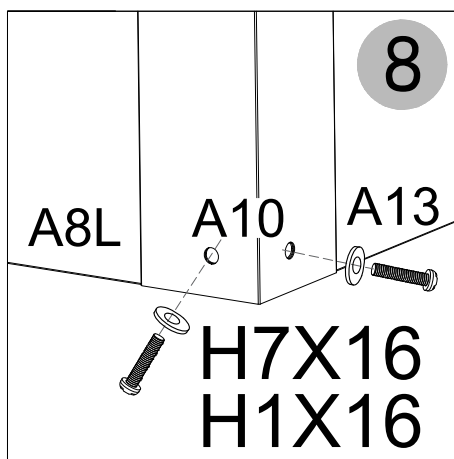

H1

X16

H2

X5

H7

X16

X5