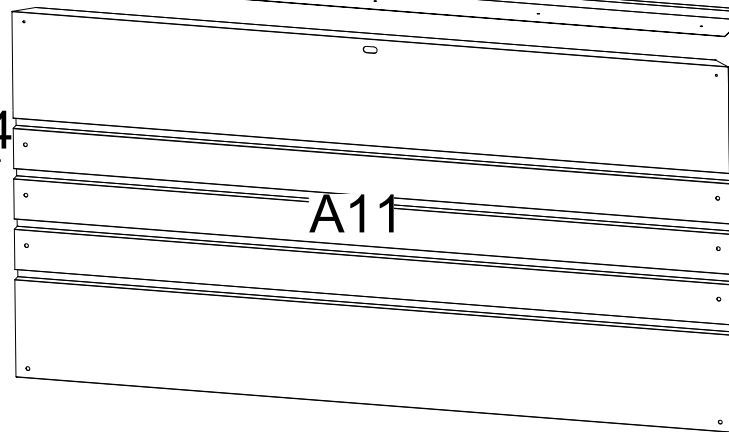

Manual
for
Garden Storage Box 348L
0,61x1,2x0,62m

ASSEMBLY INSTRUCTIONS

Storage Box

1200x610x620mm

A5		X2	A4		X4
A8R		X1	A8L		X1
A10		X4	A9		X1
A13		X1	A11		X1
Z1		X1	 <p>The surface comes with an easy-tear film</p>		
H1  <p>M4X10</p> <p>X48</p>	H2  <p></p> <p>M4X13</p> <p>X50</p>	H4  <p>X2</p>	H5  <p>X4</p>		
H6  <p>X4</p>	H7  <p>X32</p>	H8  <p>M4</p> <p>X2</p>	H9  <p>X1</p>		