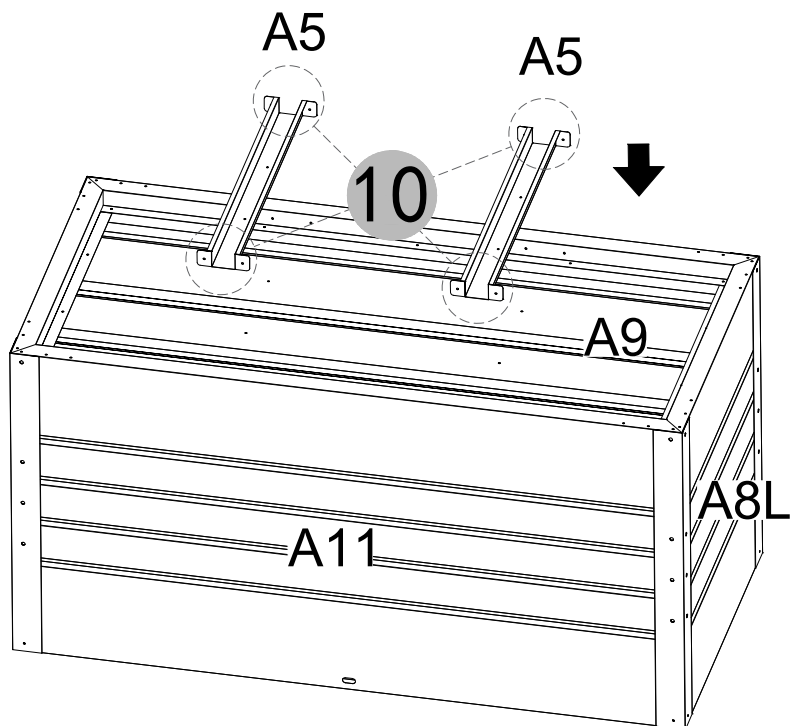

H2

M4X13

X12

X8