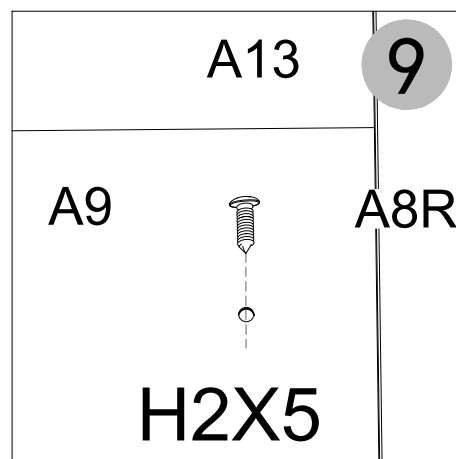

H1

X16

H2

X5

H7

X16

X5