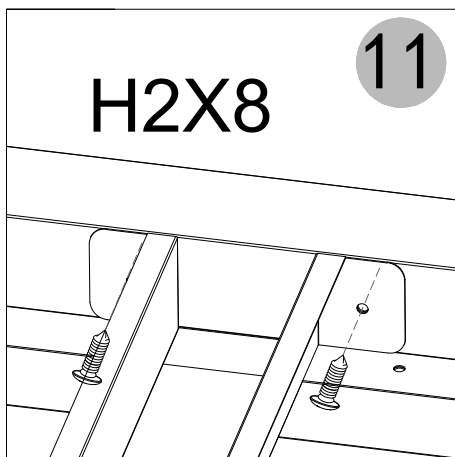

H2

M4X13

X12

X8

H2X8

H2X4