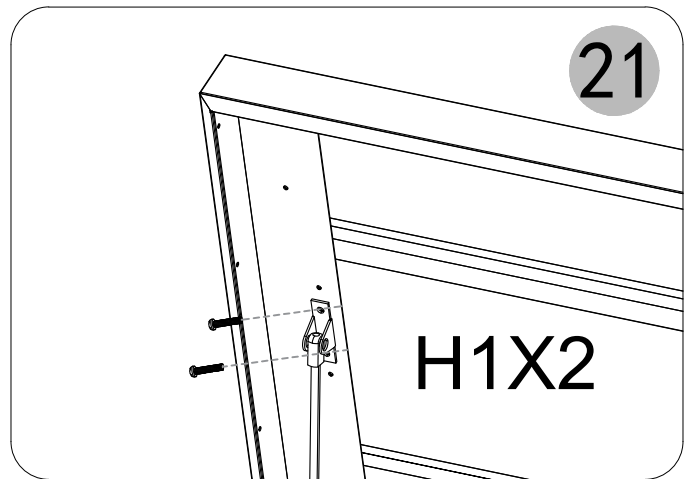

H1

M4X10

X4

H4

X2

H4

20

X2

21

H1X2

X2