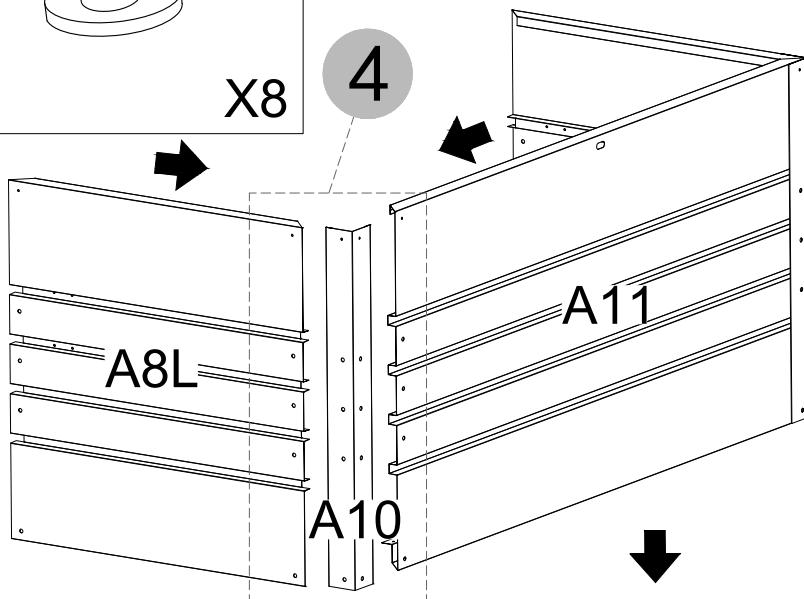

H1

H7

M4X10

X8

X8

4