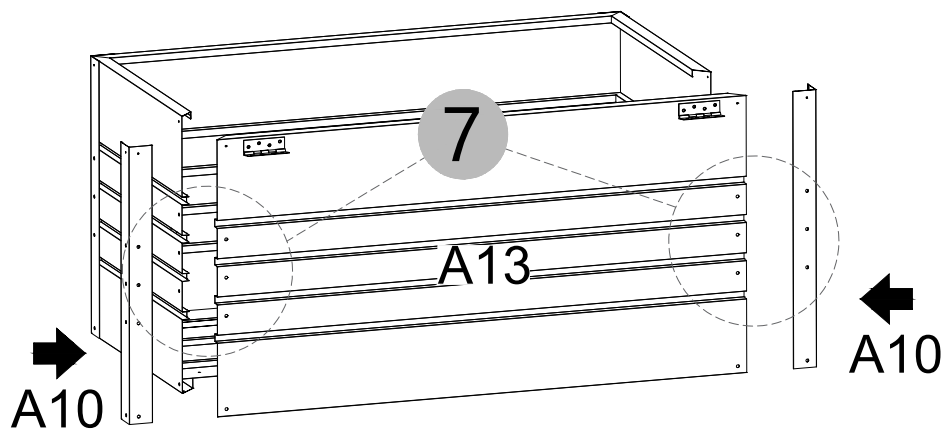

H1

X16

H2

X5

H7

X16

X5