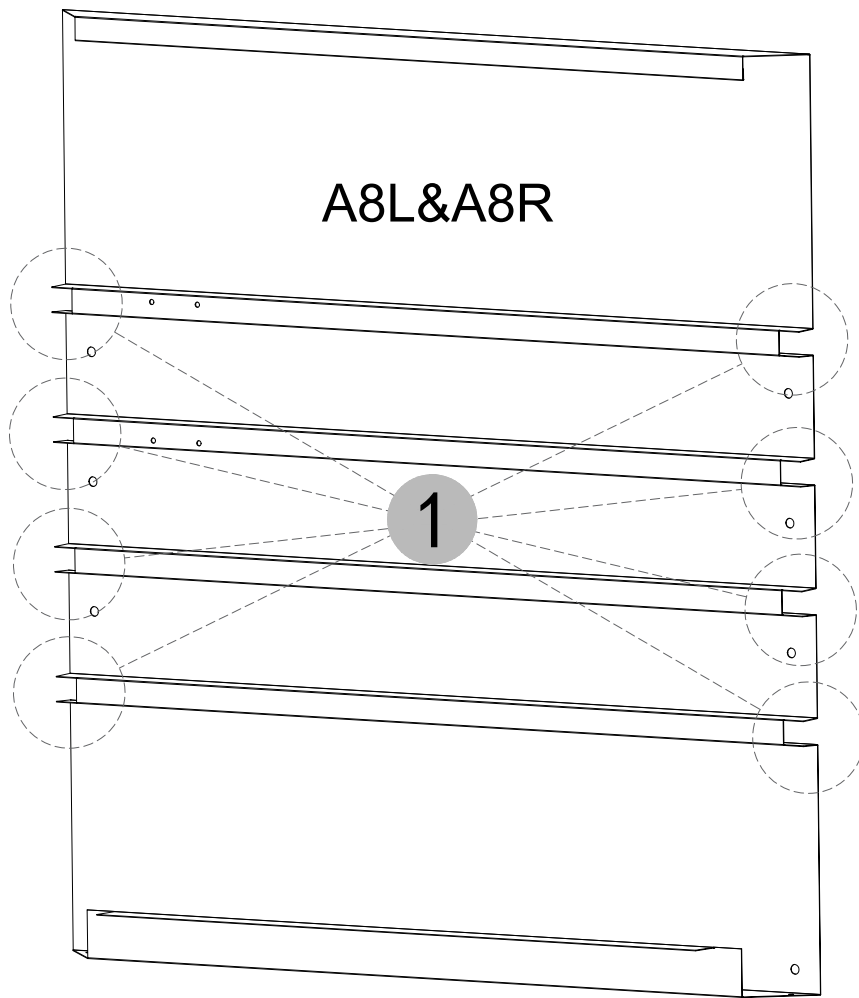

Manual
for
Garden Storage Box 348L
0,61x1,2x0,62m

ASSEMBLY INSTRUCTIONS

Storage Box

1200x610x620mm

A5		X2	A4		X4
A8R		X1	A8L		X1
A10		X4	A9		X1
A13		X1	A11		X1
Z1		X1	 <p>The surface comes with an easy-tear film</p>		
H1  <p>M4X10</p> <p>X48</p>	H2  <p></p> <p>M4X13</p> <p>X50</p>	H4  <p>X2</p>	H5  <p>X4</p>		
H6  <p>X4</p>	H7  <p>X32</p>	H8  <p>M4</p> <p>X2</p>	H9  <p>X1</p>		