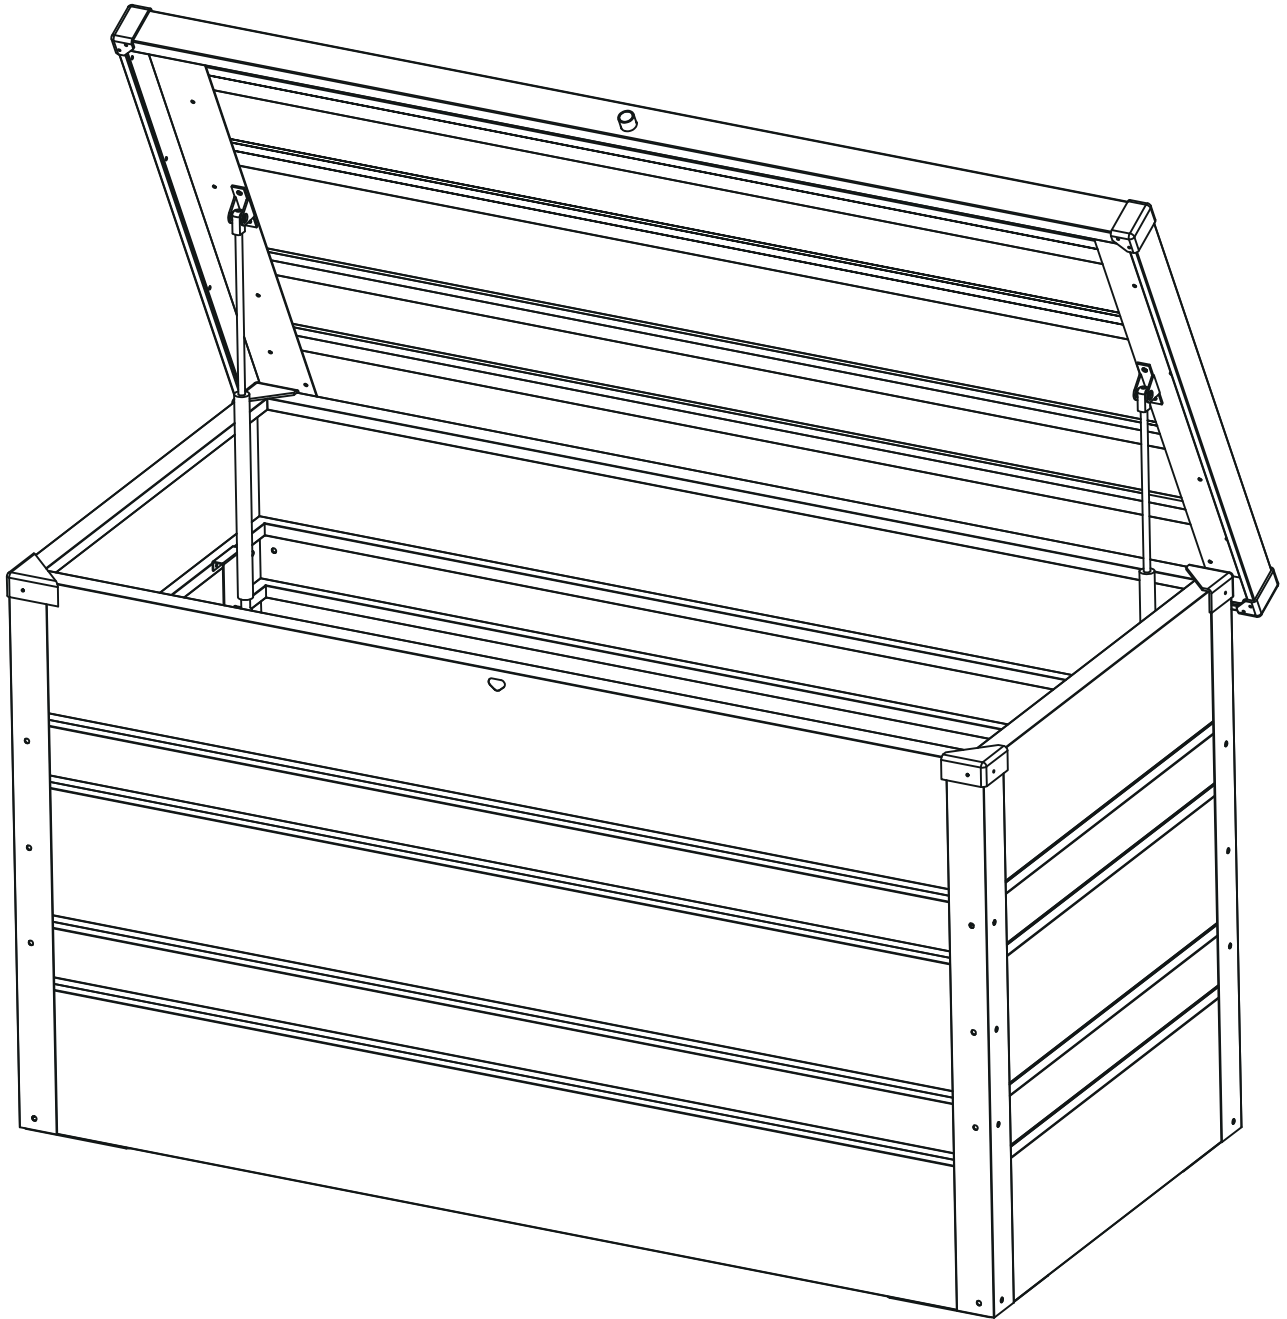

Manual
for
Garden Storage Box 348L
0,61x1,2x0,62m

ASSEMBLY INSTRUCTIONS

Storage Box

1200x610x620mm

A5		X2	A4		X4
A8R		X1	A8L		X1
A10		X4	A9		X1
A13		X1	A11		X1
Z1		X1	 <p>The surface comes with an easy-tear film</p>		
H1  <p>M4X10</p> <p>X48</p>	H2  <p></p> <p>M4X13</p> <p>X50</p>	H4  <p>X2</p>	H5  <p>X4</p>		
H6  <p>X4</p>	H7  <p>X32</p>	H8  <p>M4</p> <p>X2</p>	H9  <p>X1</p>		