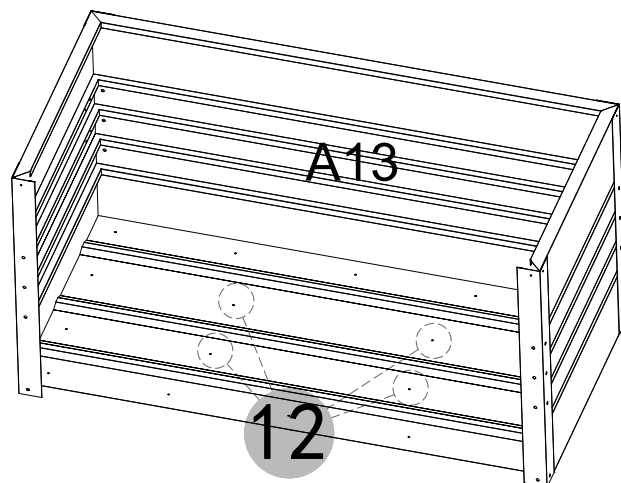

H2

M4X13

X12

X8