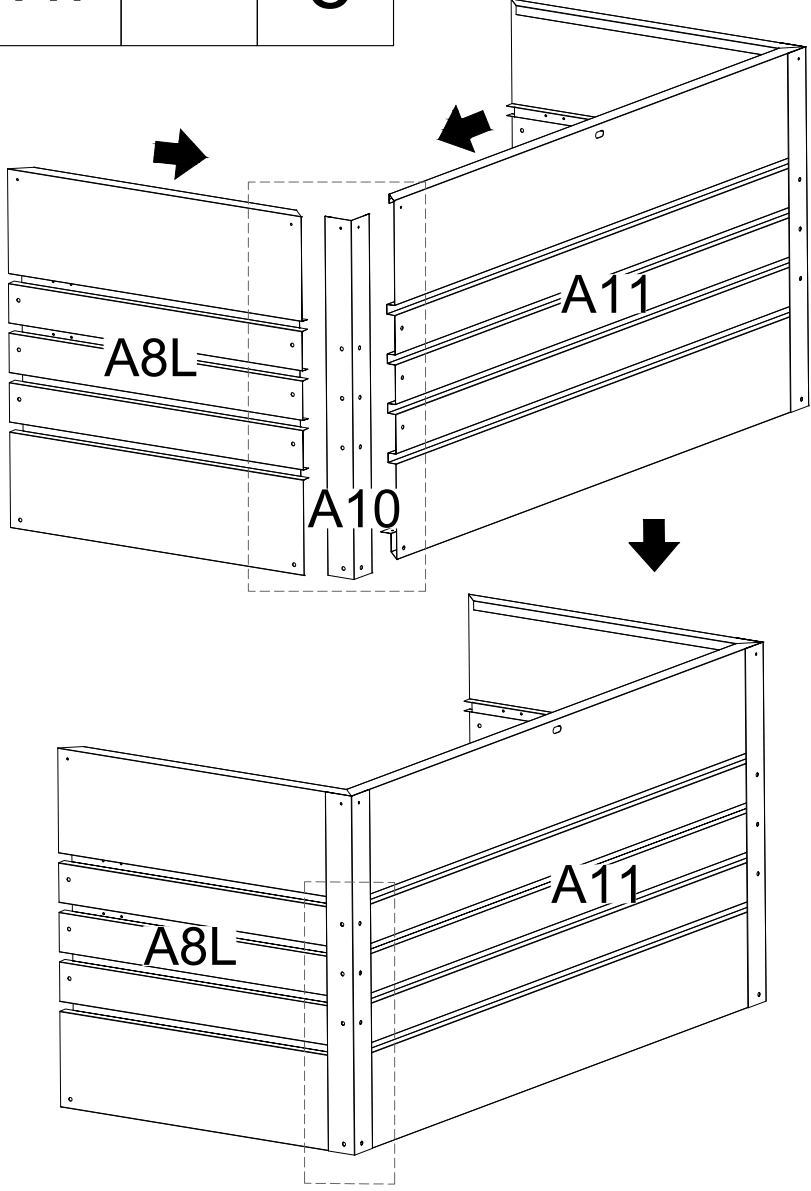

Manual
for
Garden Storage Box 548L
0,68x1,36x0,73m

ASSEMBLY INSTRUCTIONS

Storage Box

1360x680x730mm

A4		X4	A5		X3
A8R		X1	A8L		X1
A10		X4	A9		X1
A13		X1	A11		X1
Z1		X1	 <p>The surface comes with an easy-tear film</p>		

A8R

1

1

A8R		1	A10		1	H7		8	2
A11		1	H1		8				

A8L		1	H1		8
A10		1	H7		8

3

A9		1
H2		8

4