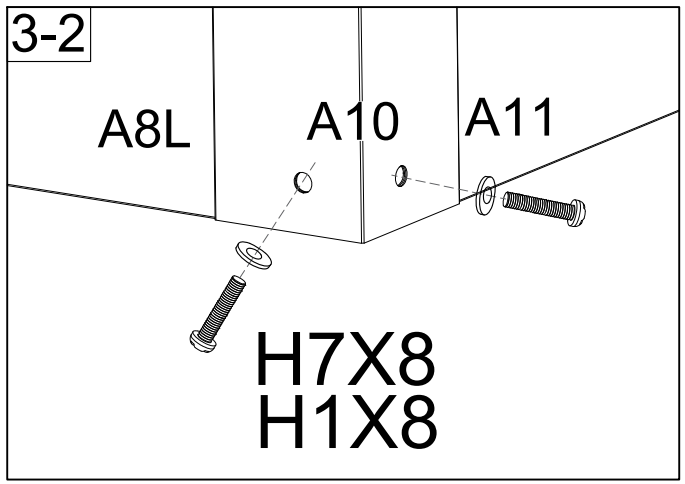

Manual
for
Garden Storage Box 548L
0,68x1,36x0,73m

ASSEMBLY INSTRUCTIONS

Storage Box

1360x680x730mm

A4		X4	A5		X3
A8R		X1	A8L		X1
A10		X4	A9		X1
A13		X1	A11		X1
Z1		X1	 <p>The surface comes with an easy-tear film</p>		

A8R

1

1

A8R		1	A10		1	H7		8	2
A11		1	H1		8				

A8L		1	H1		8
A10		1	H7		8

3

A9		1
H2		8

4