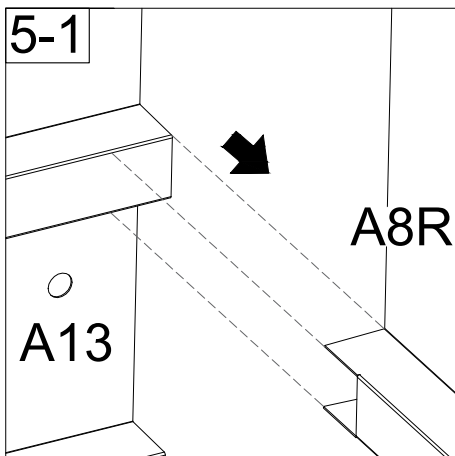

Manual
for
Garden Storage Box 548L
0,68x1,36x0,73m

ASSEMBLY INSTRUCTIONS

Storage Box

1360x680x730mm

A4		X4	A5		X3
A8R		X1	A8L		X1
A10		X4	A9		X1
A13		X1	A11		X1
Z1		X1	 <p>The surface comes with an easy-tear film</p>		

A8R

1

1

A8R		1	A10		1	H7		8	2
A11		1	H1		8				

A8L		1	H1		8
A10		1	H7		8

3

A9		1
H2		8

4

A13		1	H1		16	H7		16	5
A10		2	H2		4				

A5

3

H2

18

6

A9

6-1