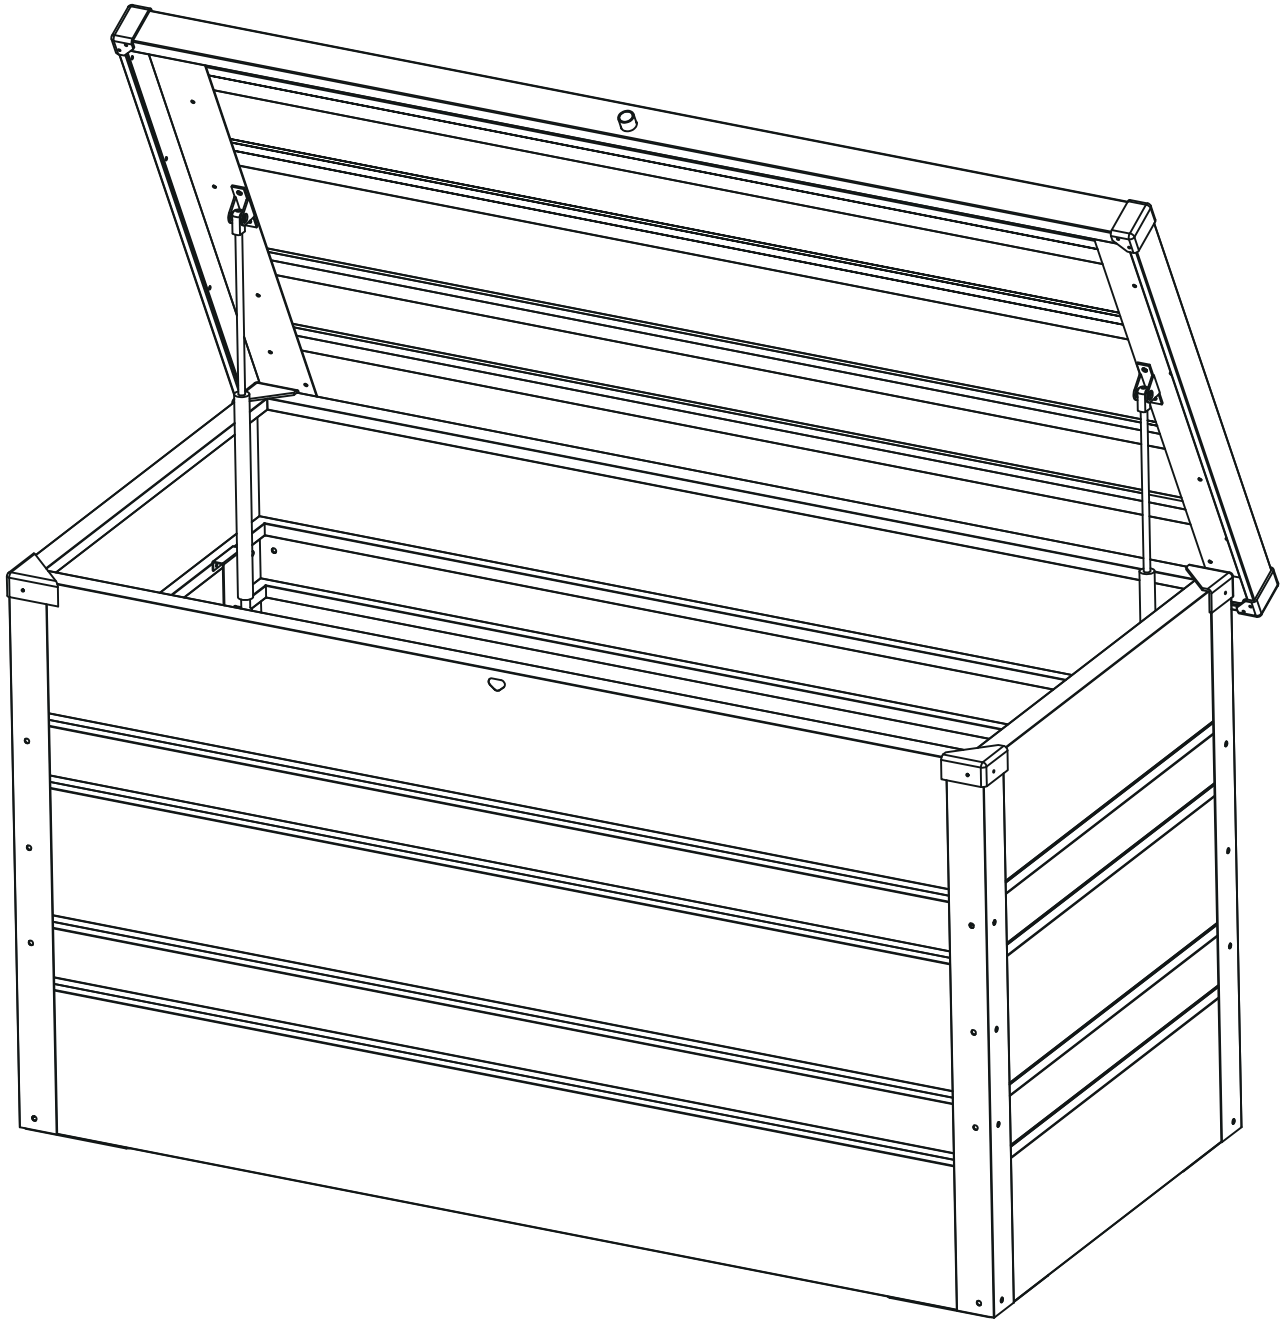

Manual
for
Garden Storage Box 548L
0,68x1,36x0,73m

ASSEMBLY INSTRUCTIONS

Storage Box

1360x680x730mm

A4		X4	A5		X3
A8R		X1	A8L		X1
A10		X4	A9		X1
A13		X1	A11		X1
Z1		X1	 <p>The surface comes with an easy-tear film</p>		