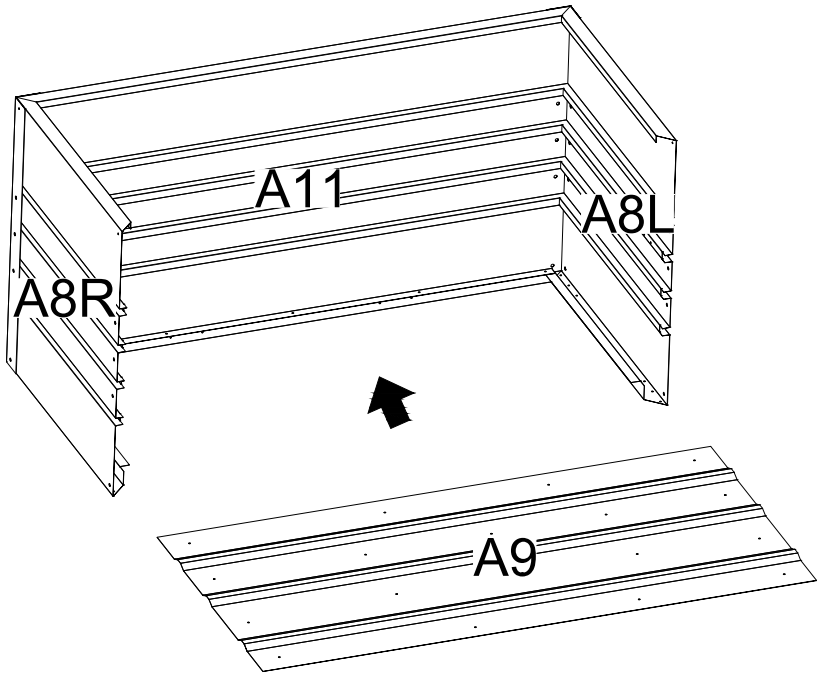

Manual
for
Garden Storage Box 548L
0,68x1,36x0,73m

ASSEMBLY INSTRUCTIONS

Storage Box

1360x680x730mm

A4		X4	A5		X3
A8R		X1	A8L		X1
A10		X4	A9		X1
A13		X1	A11		X1
Z1		X1	 <p>The surface comes with an easy-tear film</p>		

A8R

1

1

A8R		1	A10		1	H7		8	2
A11		1	H1		8				

A8L		1	H1		8
A10		1	H7		8

3

A9		1
H2		8

4