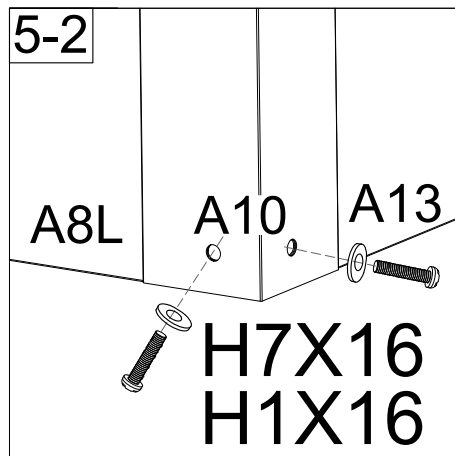

Manual
for
Garden Storage Box 548L
0,68x1,36x0,73m

ASSEMBLY INSTRUCTIONS

Storage Box

1360x680x730mm

A4		X4	A5		X3
A8R		X1	A8L		X1
A10		X4	A9		X1
A13		X1	A11		X1
Z1		X1	 <p>The surface comes with an easy-tear film</p>		

A8R

1

1

A8R		1	A10		1	H7		8	2
A11		1	H1		8				

A8L		1	H1		8
A10		1	H7		8

3

A9		1
H2		8

4

A13		1	H1		16	H7		16	5
A10		2	H2		4				

A5

3

H2

18

6

A9

6-1