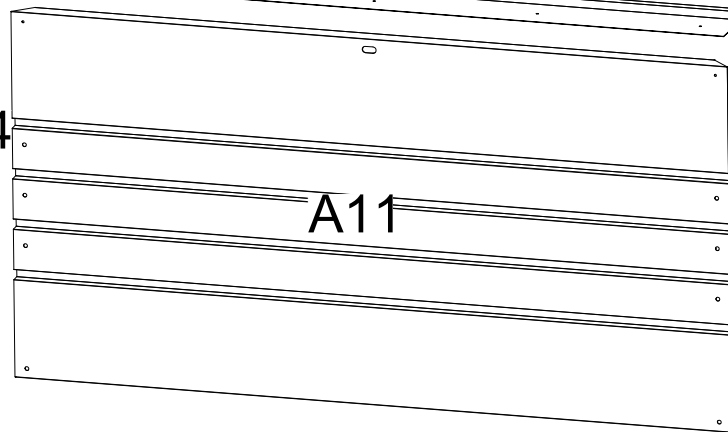

A5

A5

A5

A4

H6