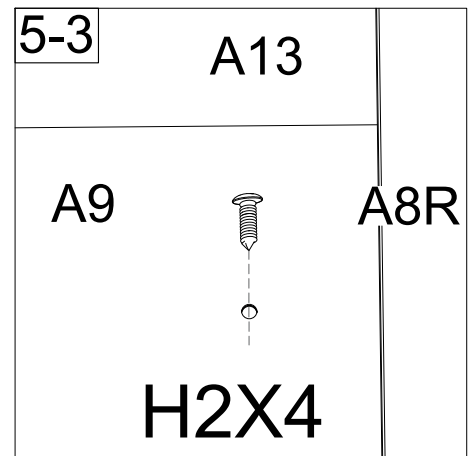

Manual
for
Garden Storage Box 548L
0,68x1,36x0,73m

ASSEMBLY INSTRUCTIONS

Storage Box

1360x680x730mm

A4		X4	A5		X3
A8R		X1	A8L		X1
A10		X4	A9		X1
A13		X1	A11		X1
Z1		X1	 <p>The surface comes with an easy-tear film</p>		

A8R

1

1

A8R		1	A10		1	H7		8	2
A11		1	H1		8				

A8L		1	H1		8
A10		1	H7		8

3

A9		1
H2		8

4

A13		1	H1		16	H7		16	5
A10		2	H2		4				

A5

3

H2

18

6

A9

6-1

6-2

H2X12

6-3

H2X6

A4

4

H2

16