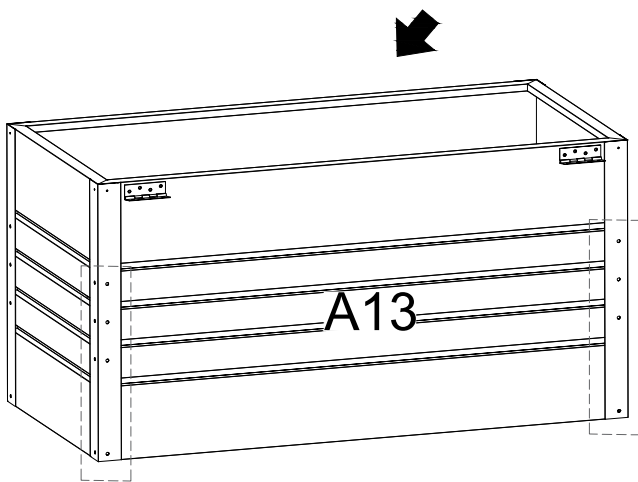

A13		1	H1		16	H7		16	5
A10		2	H2		4