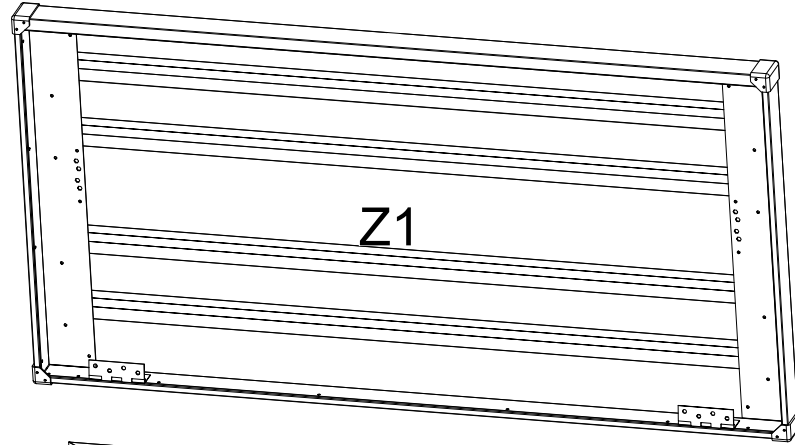

A5

A5

A5

A4

H6