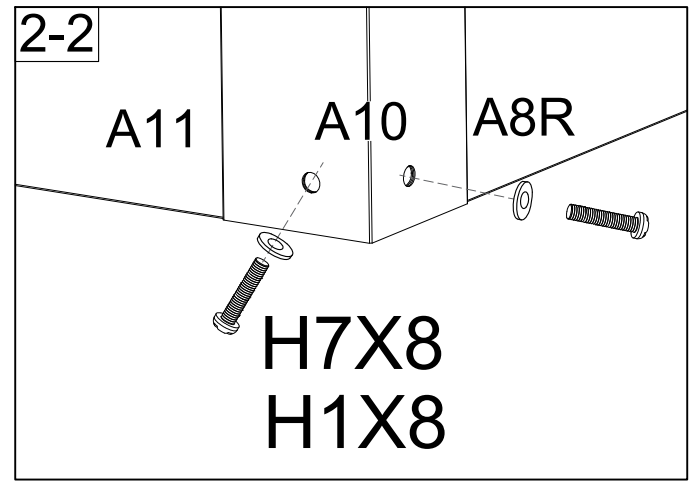

Manual
for
Garden Storage Box 548L
0,68x1,36x0,73m

ASSEMBLY INSTRUCTIONS

Storage Box

1360x680x730mm

A4		X4	A5		X3
A8R		X1	A8L		X1
A10		X4	A9		X1
A13		X1	A11		X1
Z1		X1	 <p>The surface comes with an easy-tear film</p>		

A8R

1

1

A8R		1	A10		1	H7		8	2
A11		1	H1		8				

A8L		1	H1		8
A10		1	H7		8

3

A9		1
H2		8

4