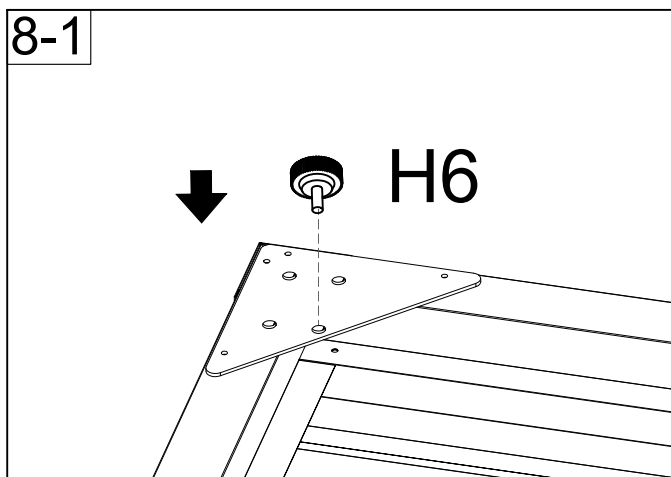

H6

4

8

8-1

H6

X4

<10>