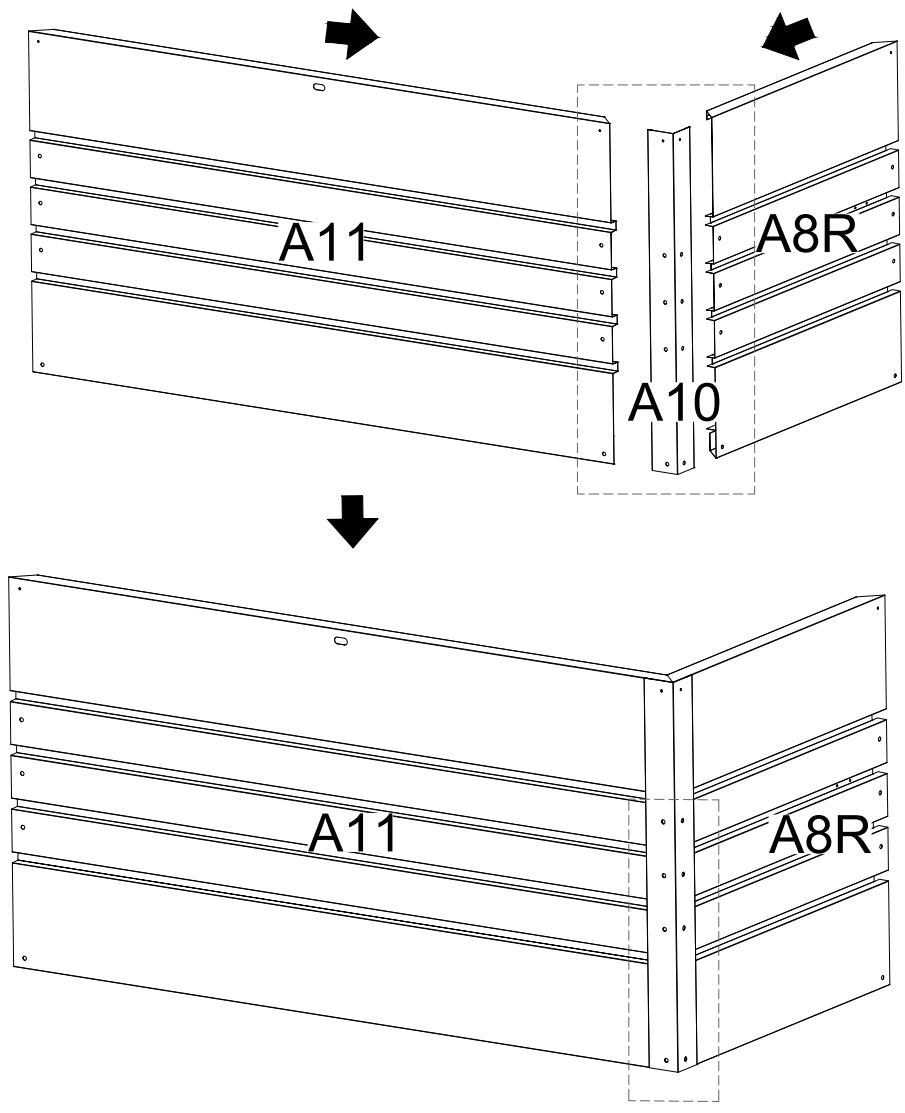

Manual
for
Garden Storage Box 548L
0,68x1,36x0,73m

ASSEMBLY INSTRUCTIONS

Storage Box

1360x680x730mm

A4		X4	A5		X3
A8R		X1	A8L		X1
A10		X4	A9		X1
A13		X1	A11		X1
Z1		X1	 <p>The surface comes with an easy-tear film</p>		

A8R

1

1

A8R		1	A10		1	H7		8	2
A11		1	H1		8				

A8L		1	H1		8
A10		1	H7		8

3

A9		1
H2		8

4