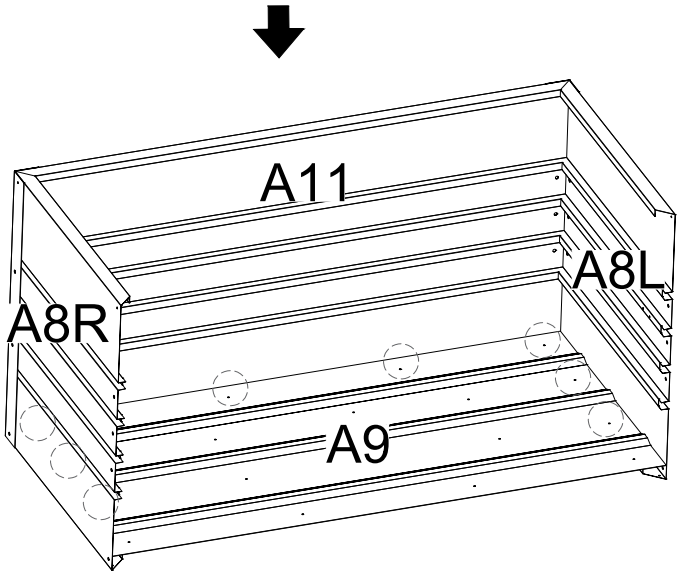

Manual
for
Garden Storage Box 548L
0,68x1,36x0,73m

ASSEMBLY INSTRUCTIONS

Storage Box

1360x680x730mm

A4		X4	A5		X3
A8R		X1	A8L		X1
A10		X4	A9		X1
A13		X1	A11		X1
Z1		X1	 <p>The surface comes with an easy-tear film</p>		

A8R

1

1

A8R		1	A10		1	H7		8	2
A11		1	H1		8				

A8L		1	H1		8
A10		1	H7		8

3

A9		1
H2		8

4

A13		1	H1		16	H7		16	5
A10		2	H2		4				

A5

3

H2

18

6

A9

6-1