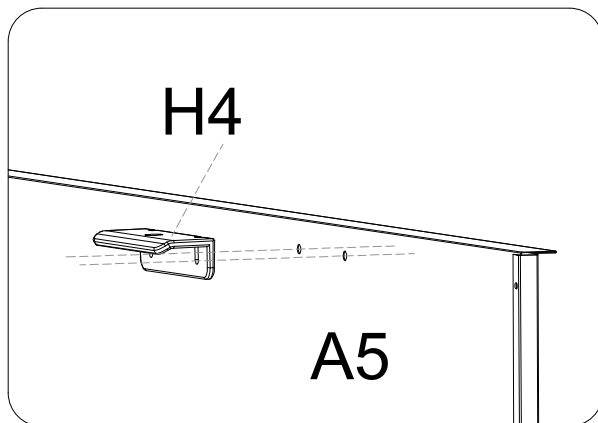

H7

X8

H8

X8

H4

X4

X4