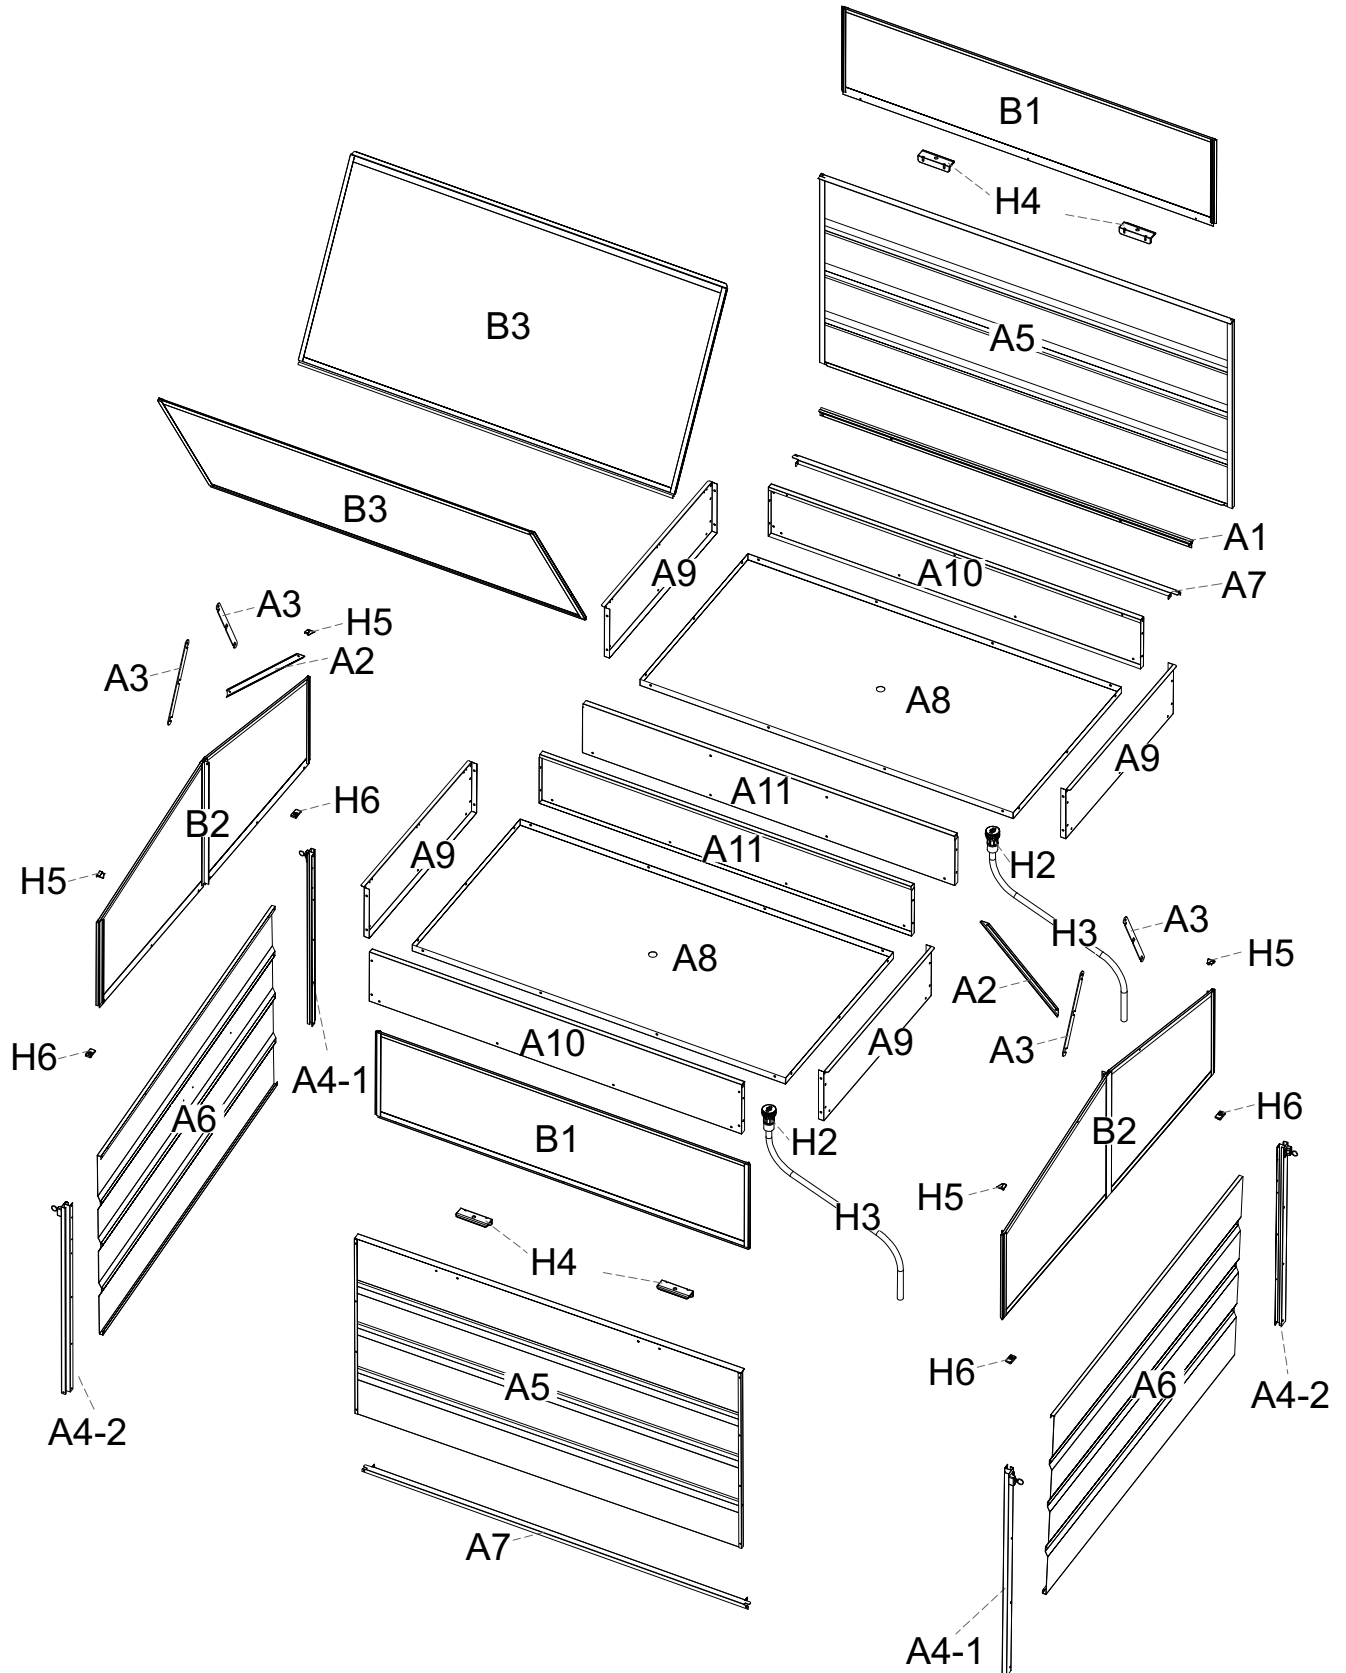

DANCOVER[®]

.com

Manual
for
Mini Greenhouse
1,1x1,15x1,04m

ASSEMBLY INSTRUCTIONS

Mini Greenhouse

1100x1150x1035mm

A1		X1	A2		X2
A3		X4	A4-1		X2
A4-2		X2	A5		X2
A6		X2	A7		X2
A8		X2	A9		X4
A10		X2	A11		X2

H1