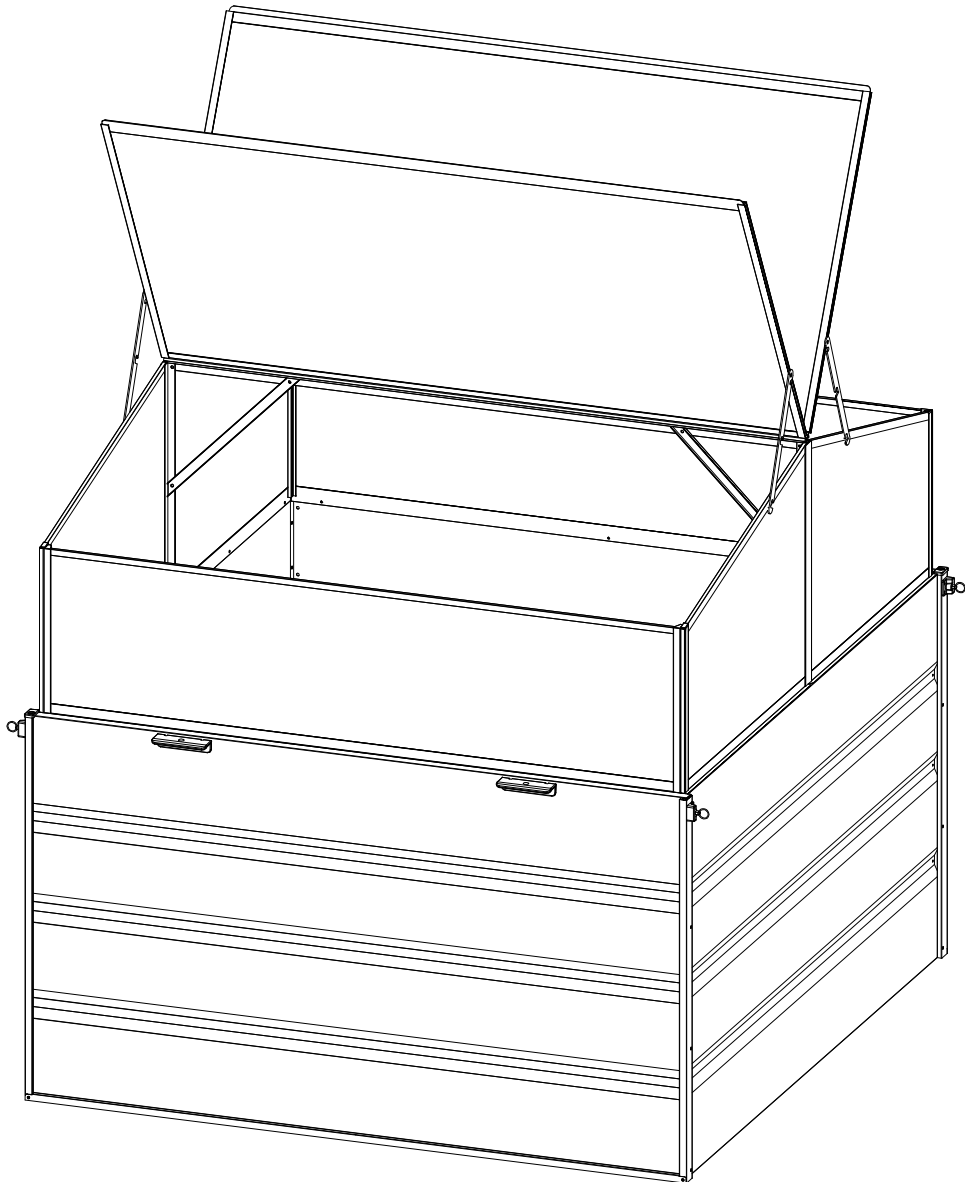

DANCOVER[®]

.com

Manual
for
Mini Greenhouse
1,1x1,15x1,04m

ASSEMBLY INSTRUCTIONS

Mini Greenhouse

1100x1150x1035mm

A1		X1	A2		X2
A3		X4	A4-1		X2
A4-2		X2	A5		X2
A6		X2	A7		X2
A8		X2	A9		X4
A10		X2	A11		X2

H1