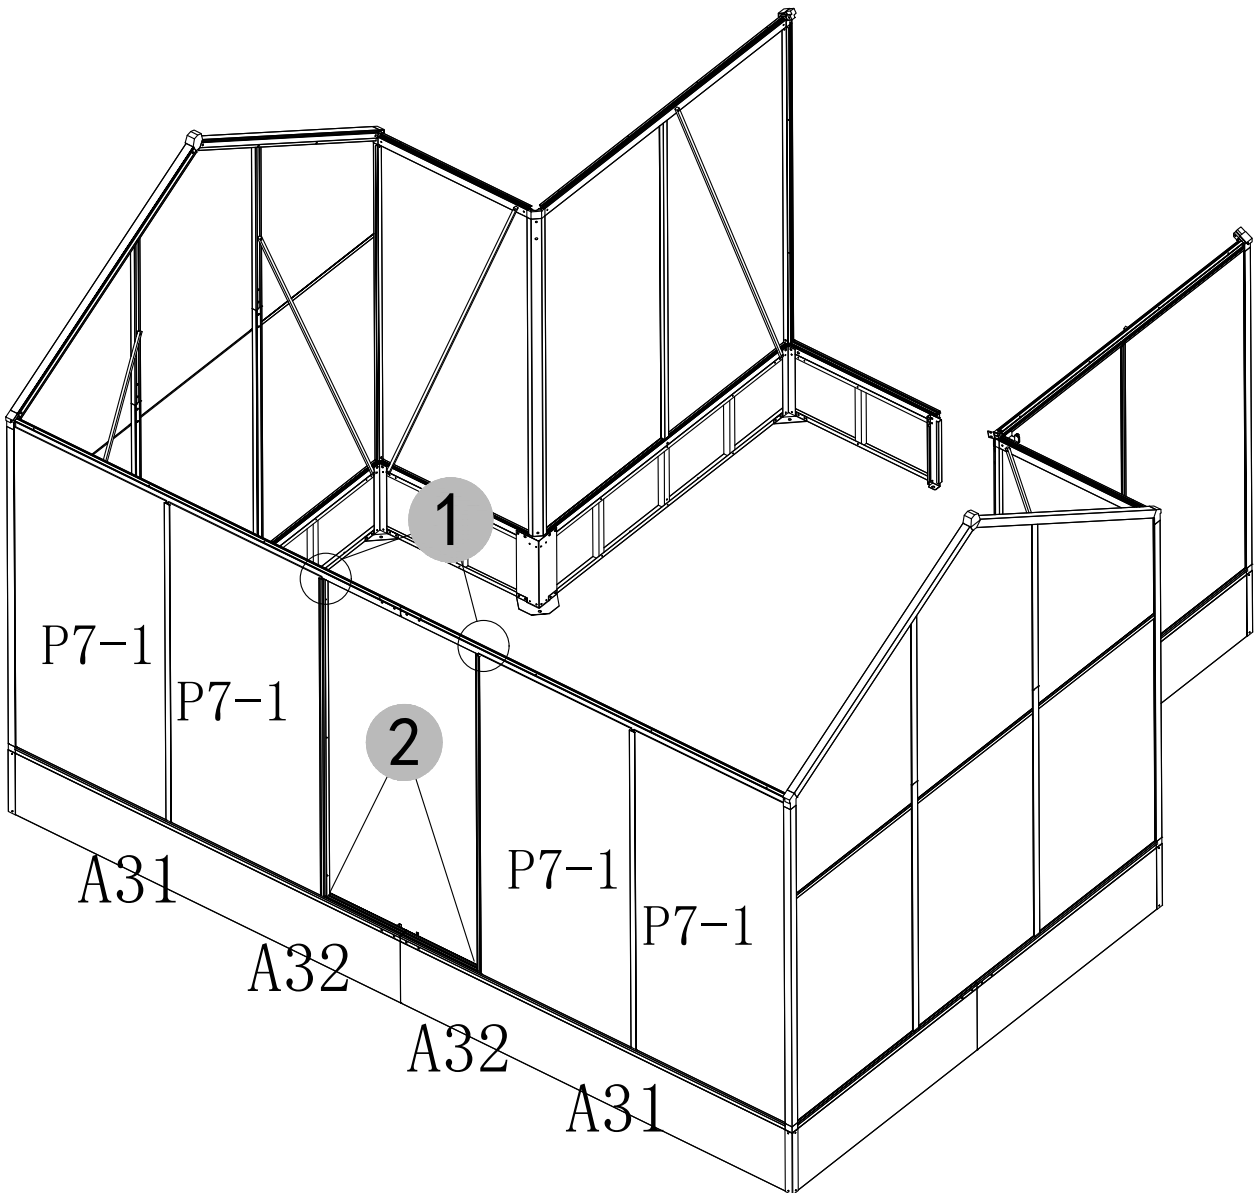

**DANCOVER<sup>®</sup>**

Manual  
for  
Orangery w/Base  
3,83x3,85x2,61m

P7-1 2pcs

A31

2pcs

P7-1 2pcs

	A32	2pcs
---	-----	------

	H11	6pcs
	H25	10pcs
	P7-2	1pc

	H25	12pcs
	P1	1pc
	P2	1pc

	A14-1	1pc		Z19	1pc
	A14-2	1pc		H10	6pcs
	Z17	1pc		H8	4pcs