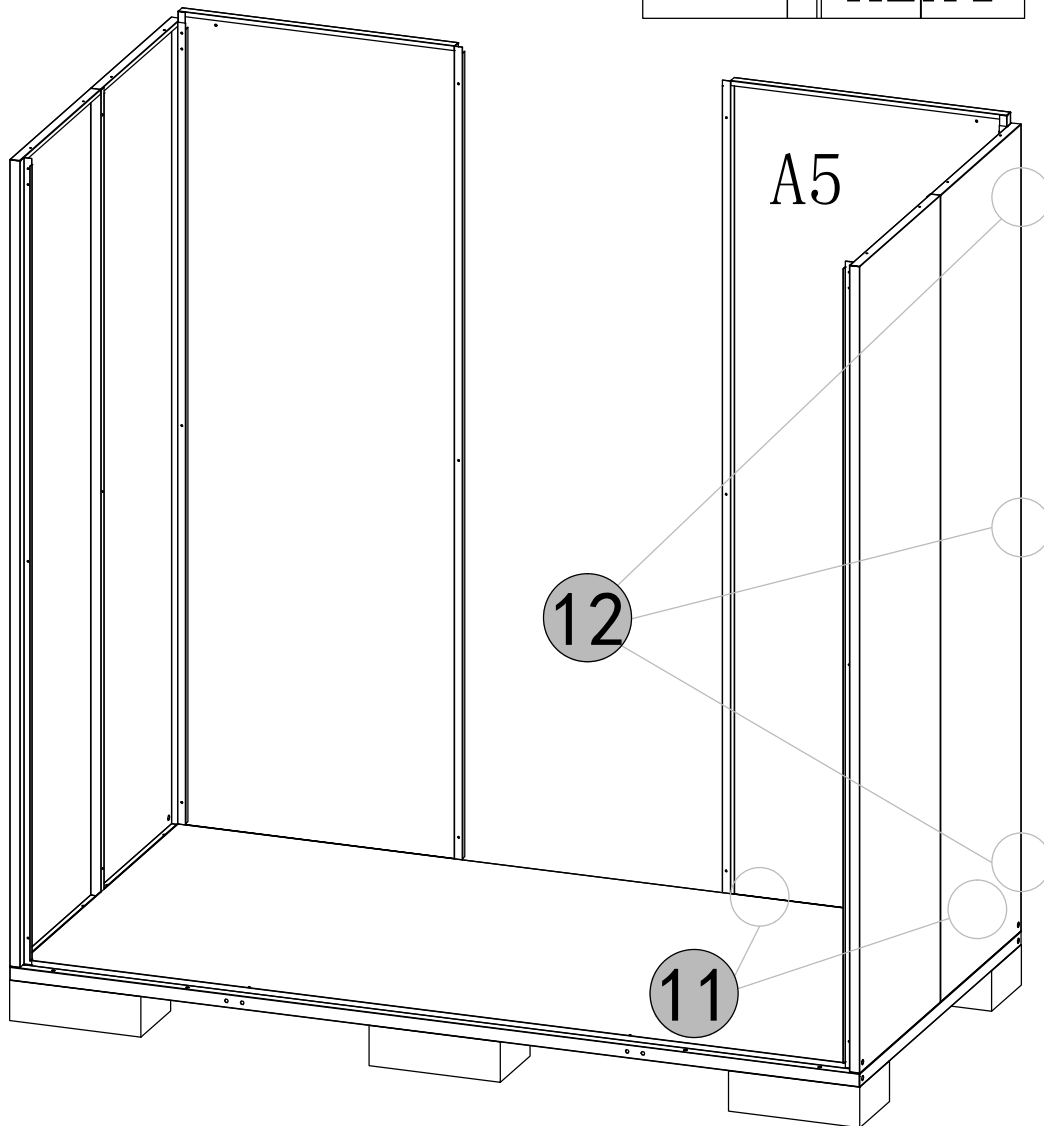

H1

M4X10
X2

H2

M4X10
X4