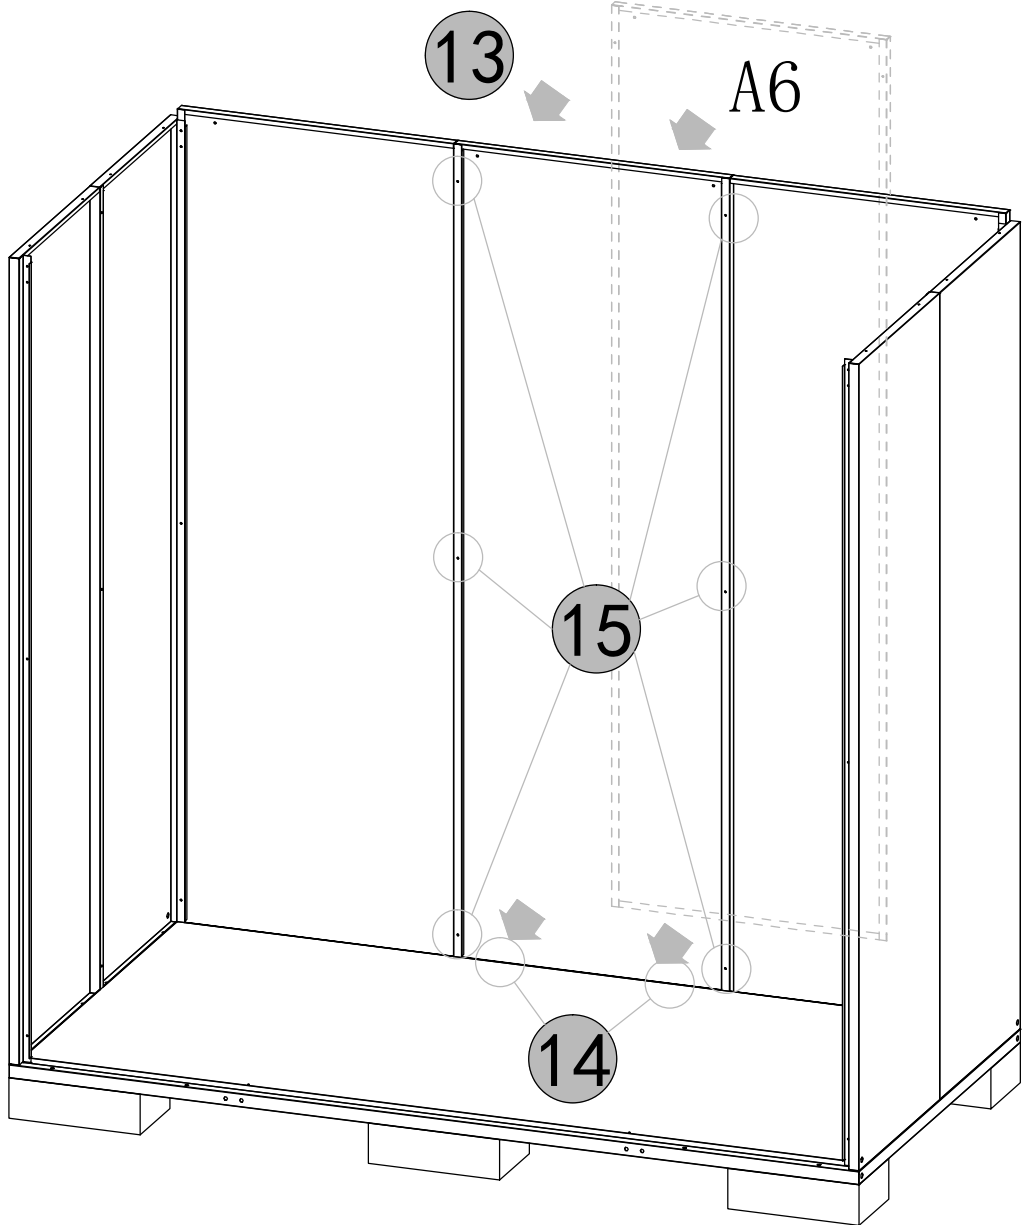

H1 M4X10 X2	H2 M4X10 X6