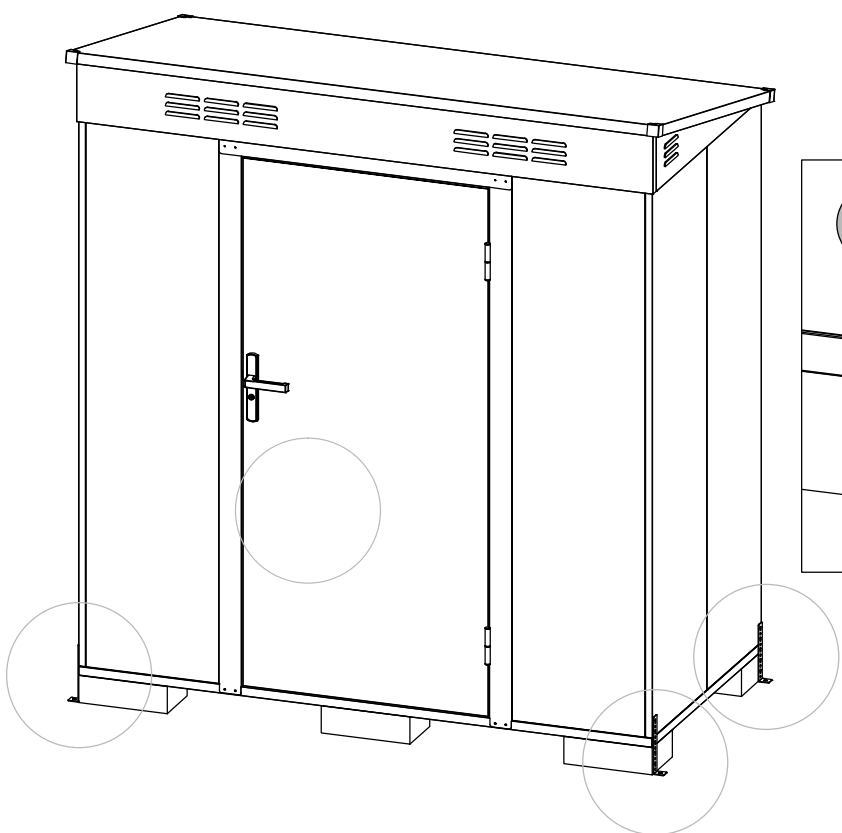

H7 M6X100 X4	H6 M6X12 X8