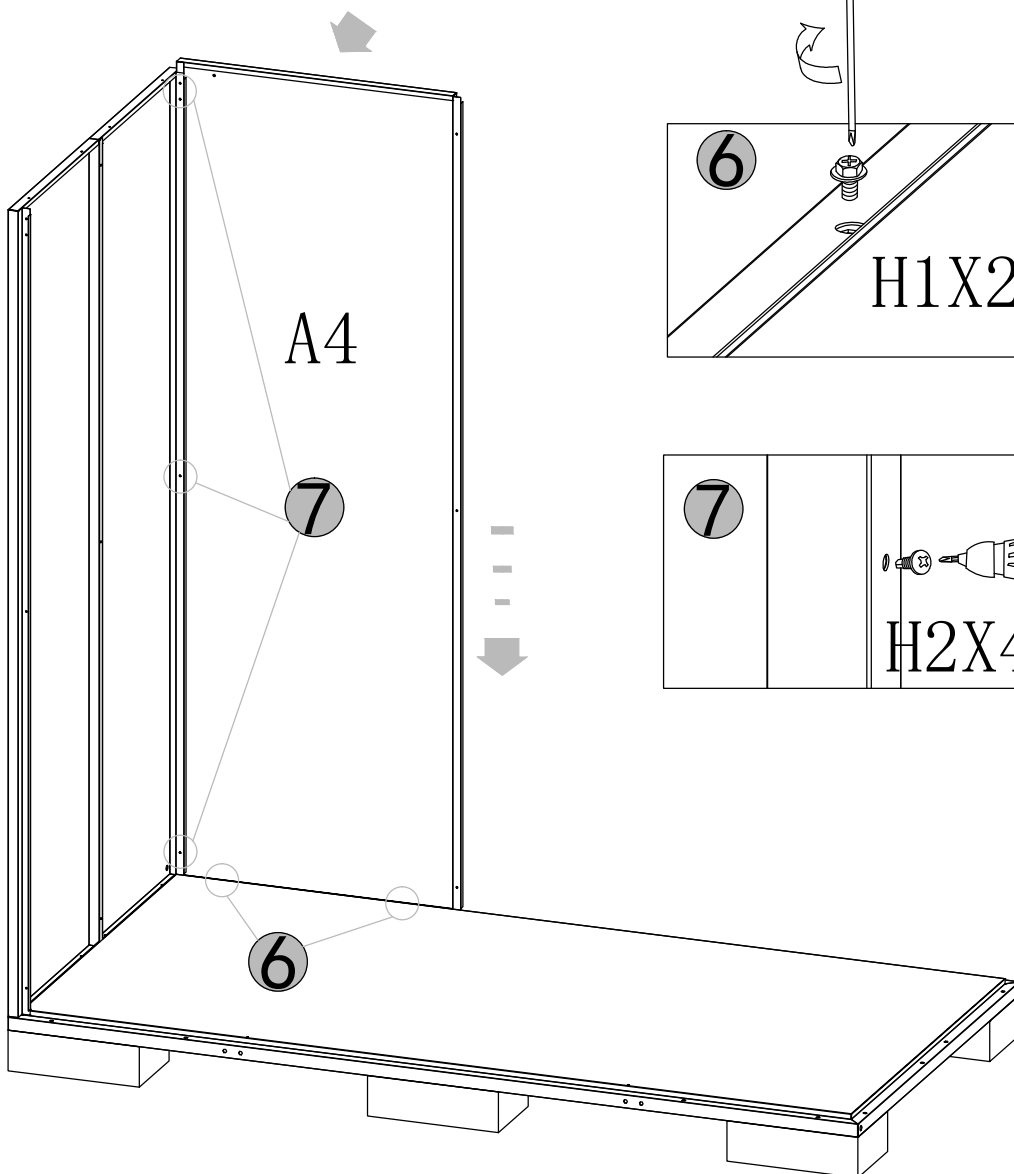

H1

M4X10
X2

H2

M4X10
X4