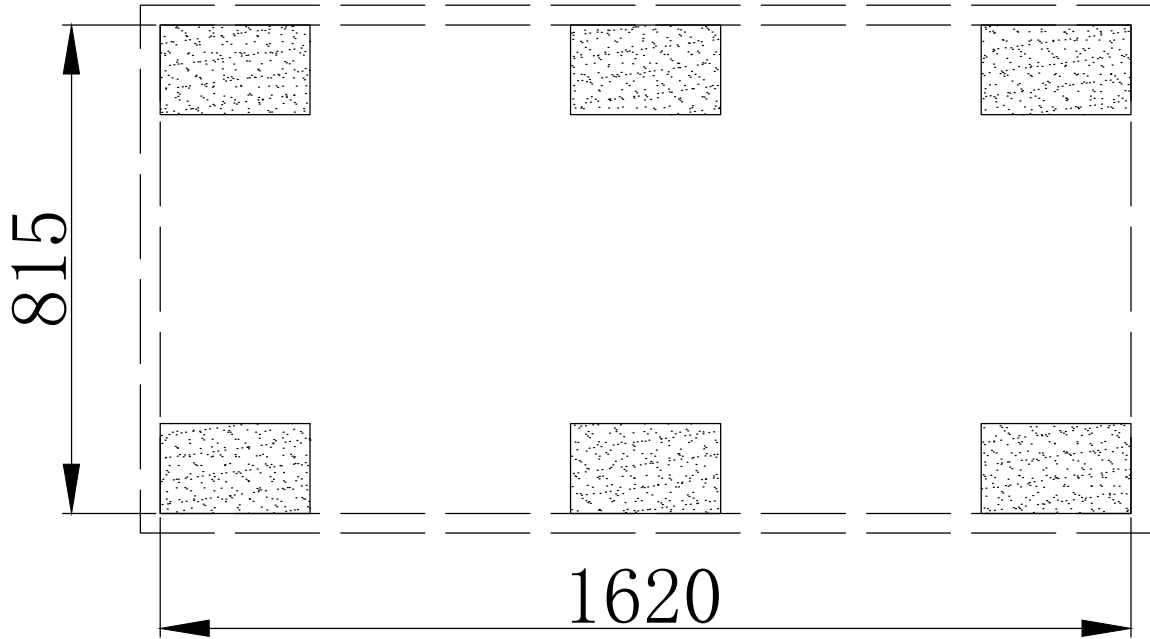

Manual
for
Garden Shed
1,67x0,87x1,75m

ASSEMBLY INSTRUCTIONS

Garden Shed

1670x870x1750mm

A1

X1

A2

X2

A11

X1

A16

X1

A17

X4

The surface comes with an easy-tear film

X2