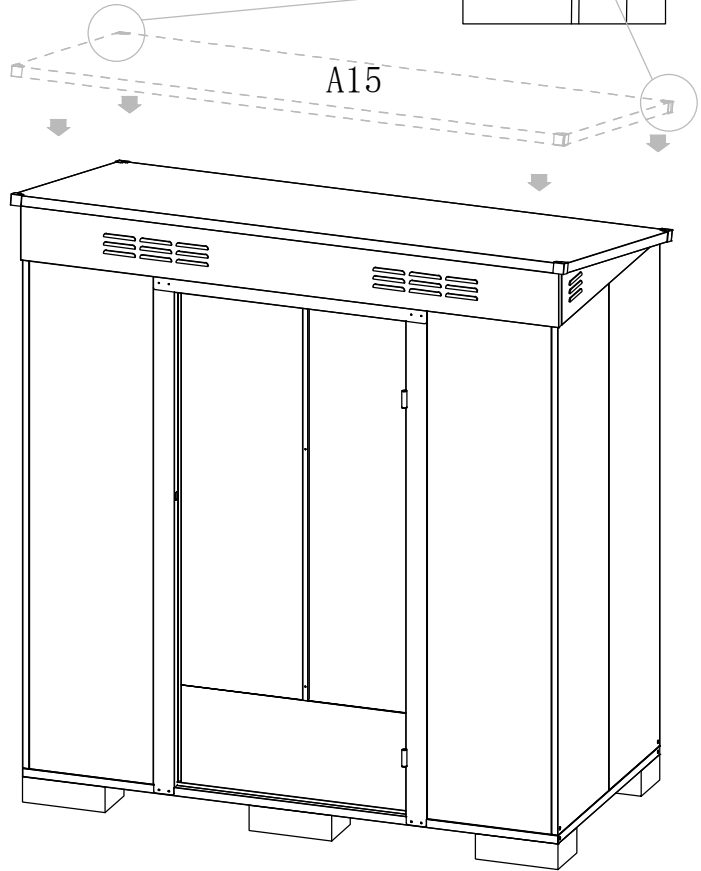

H2

M4X10

X14

Back

31

A15