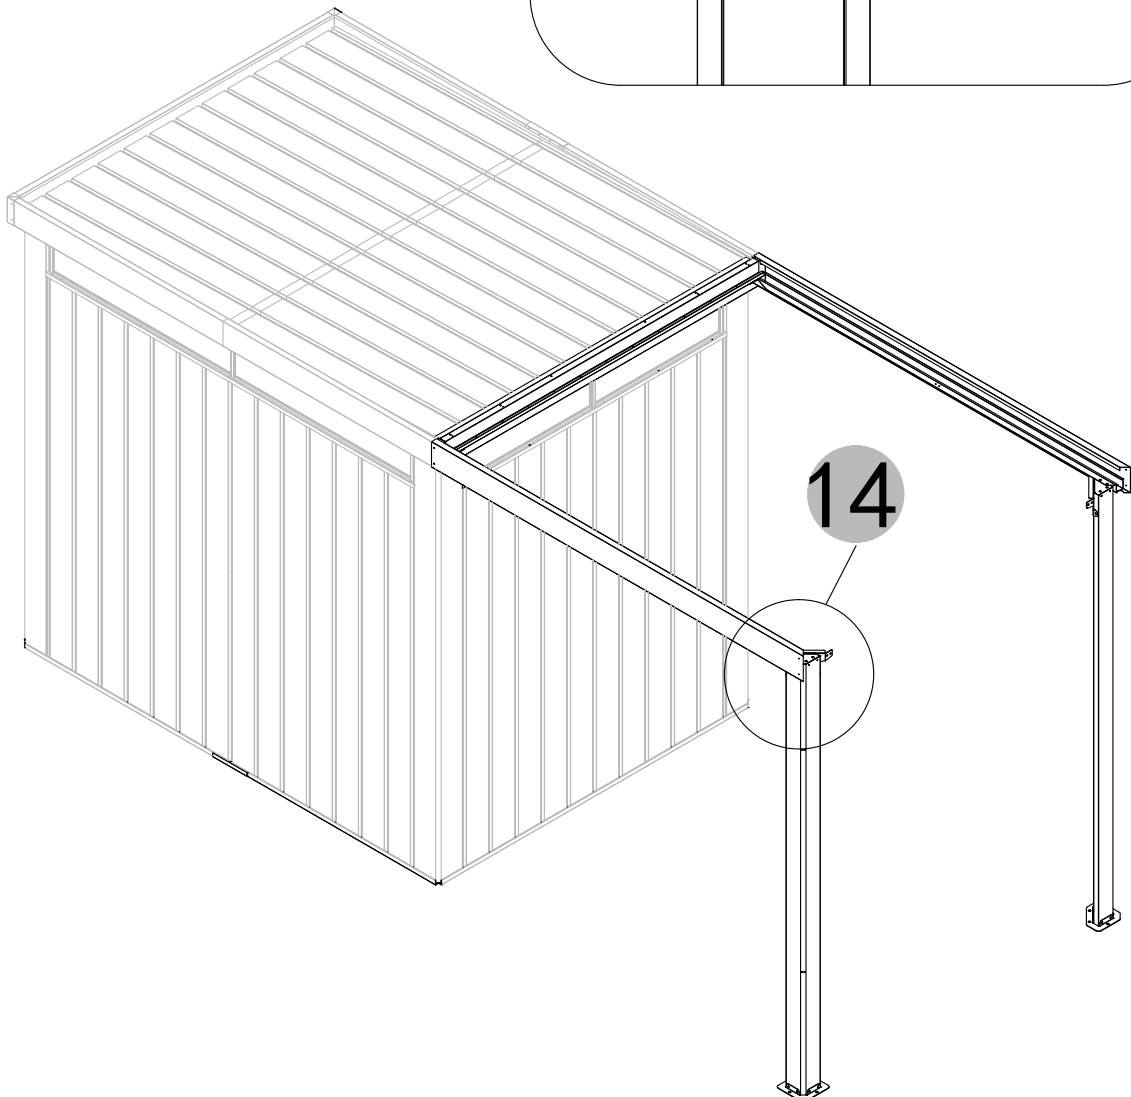

M6X12

TH2 x4