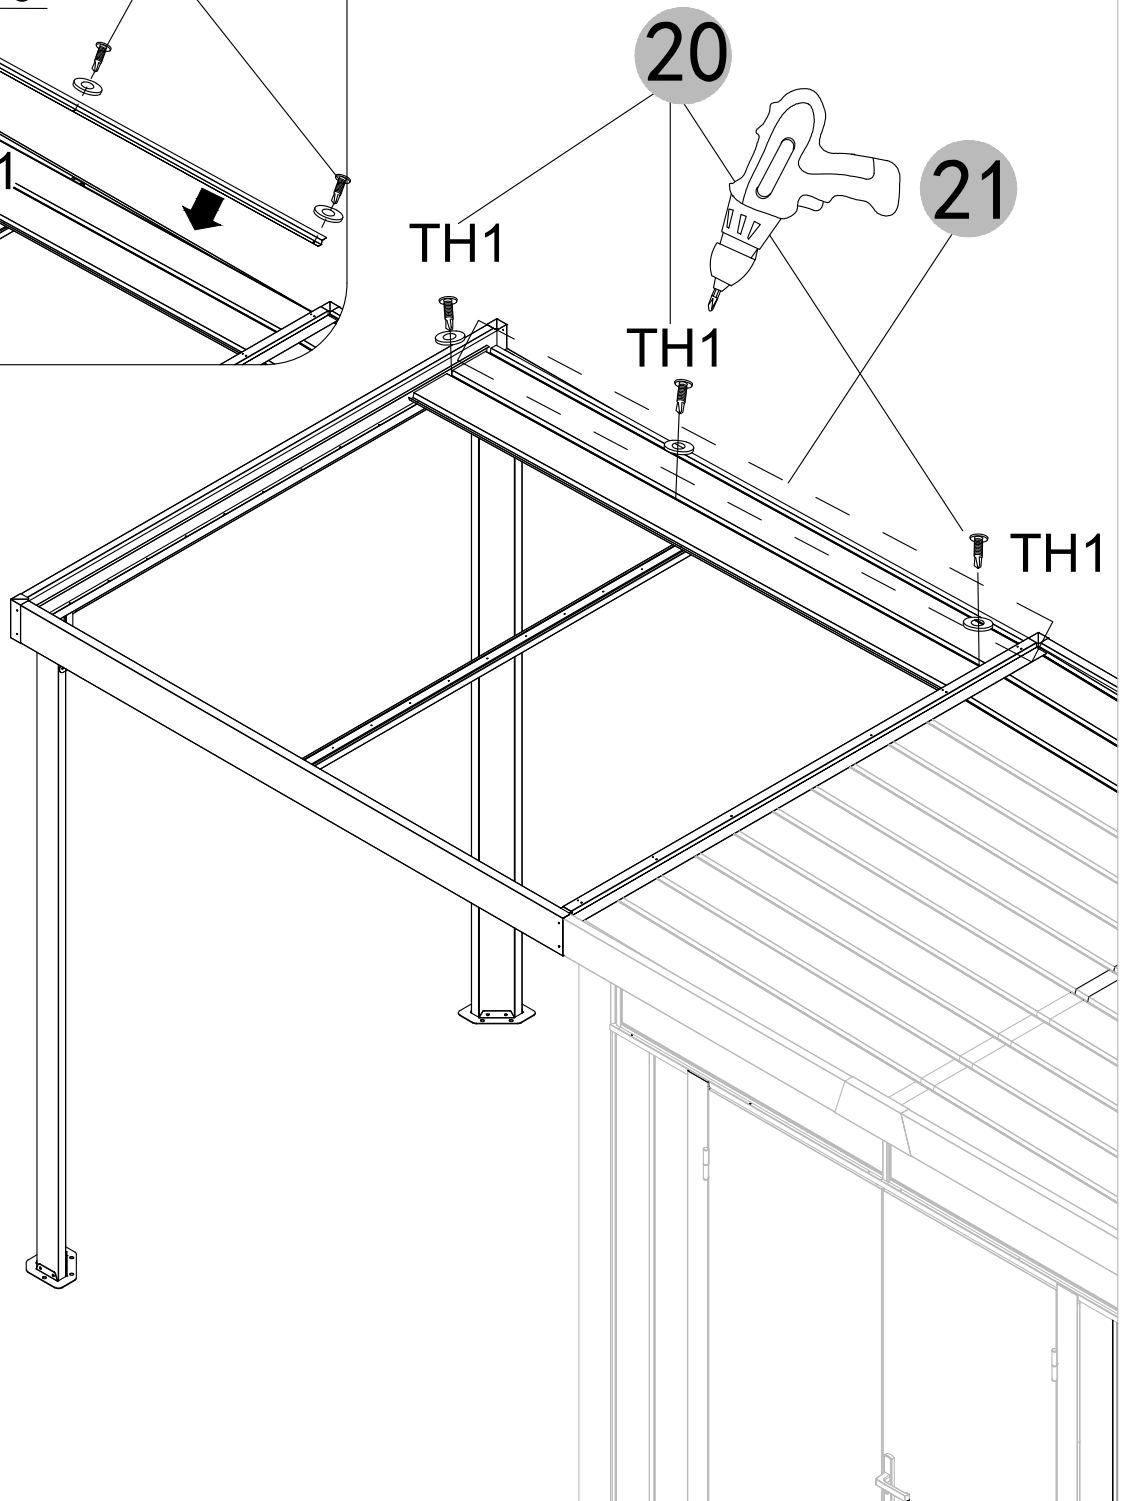

M4X13	TH1	x6		T3	x1
	T1	x1		TH5	x6