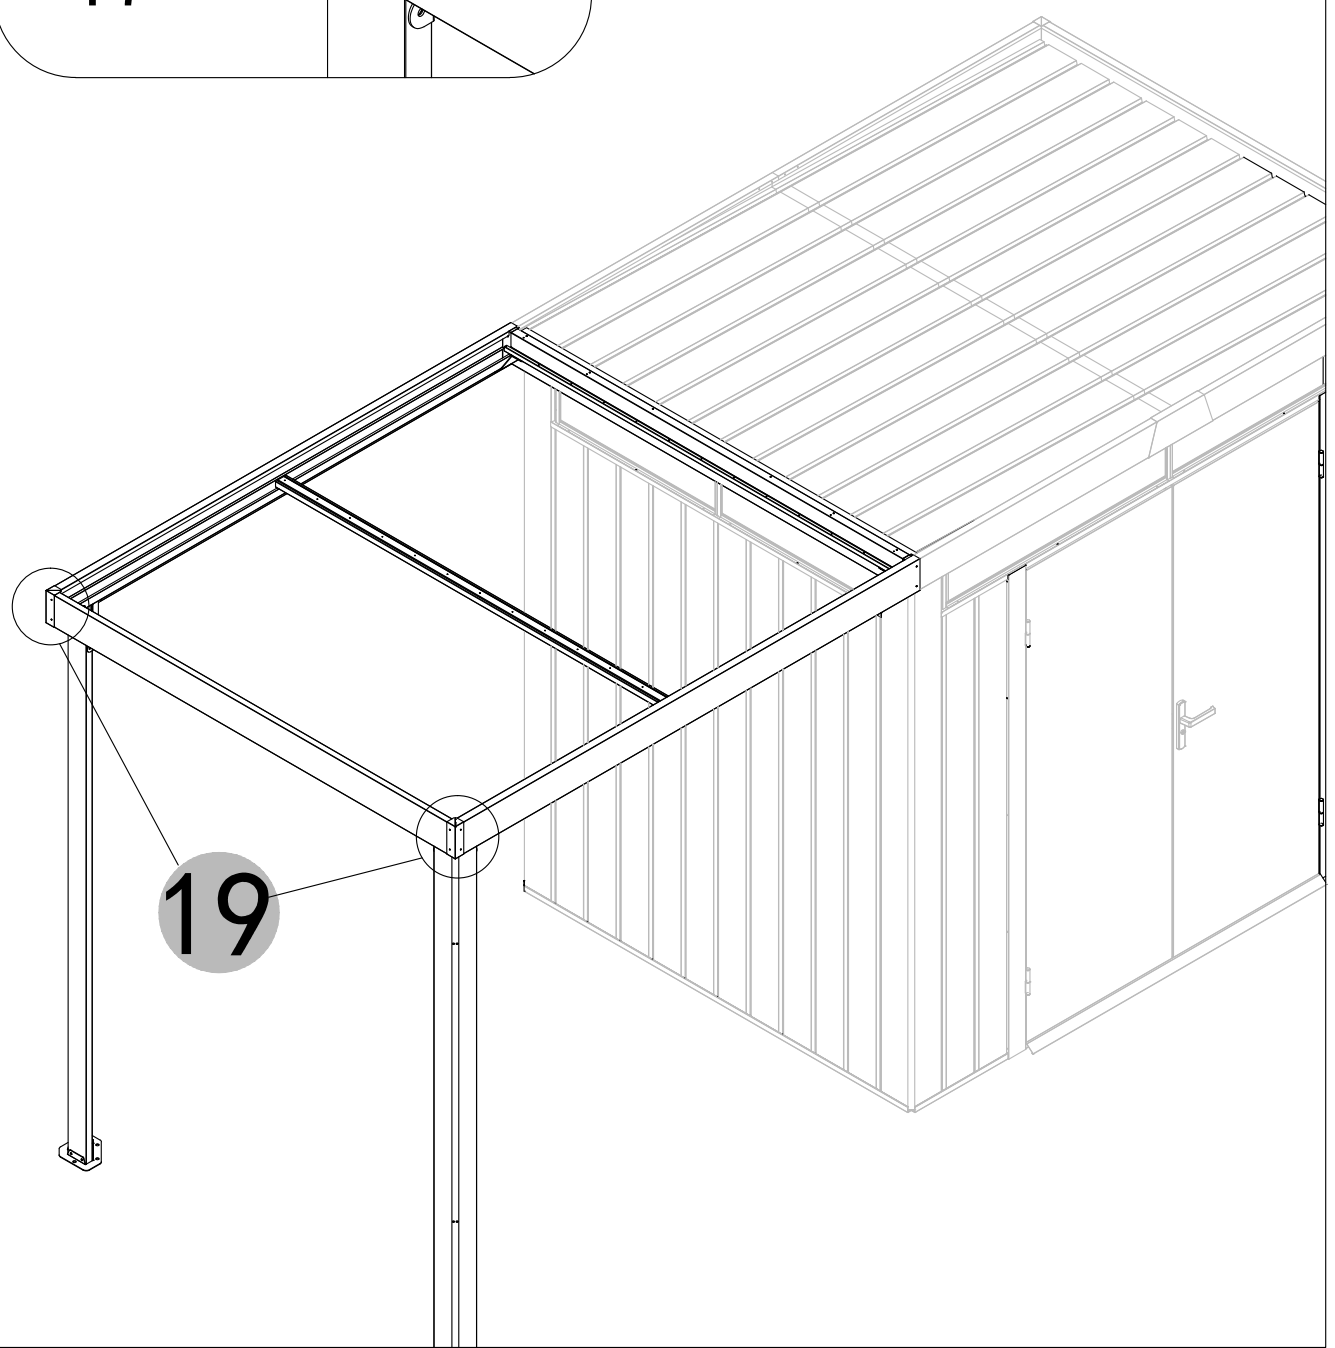

M4X13	TH1	x8
	T7	x2