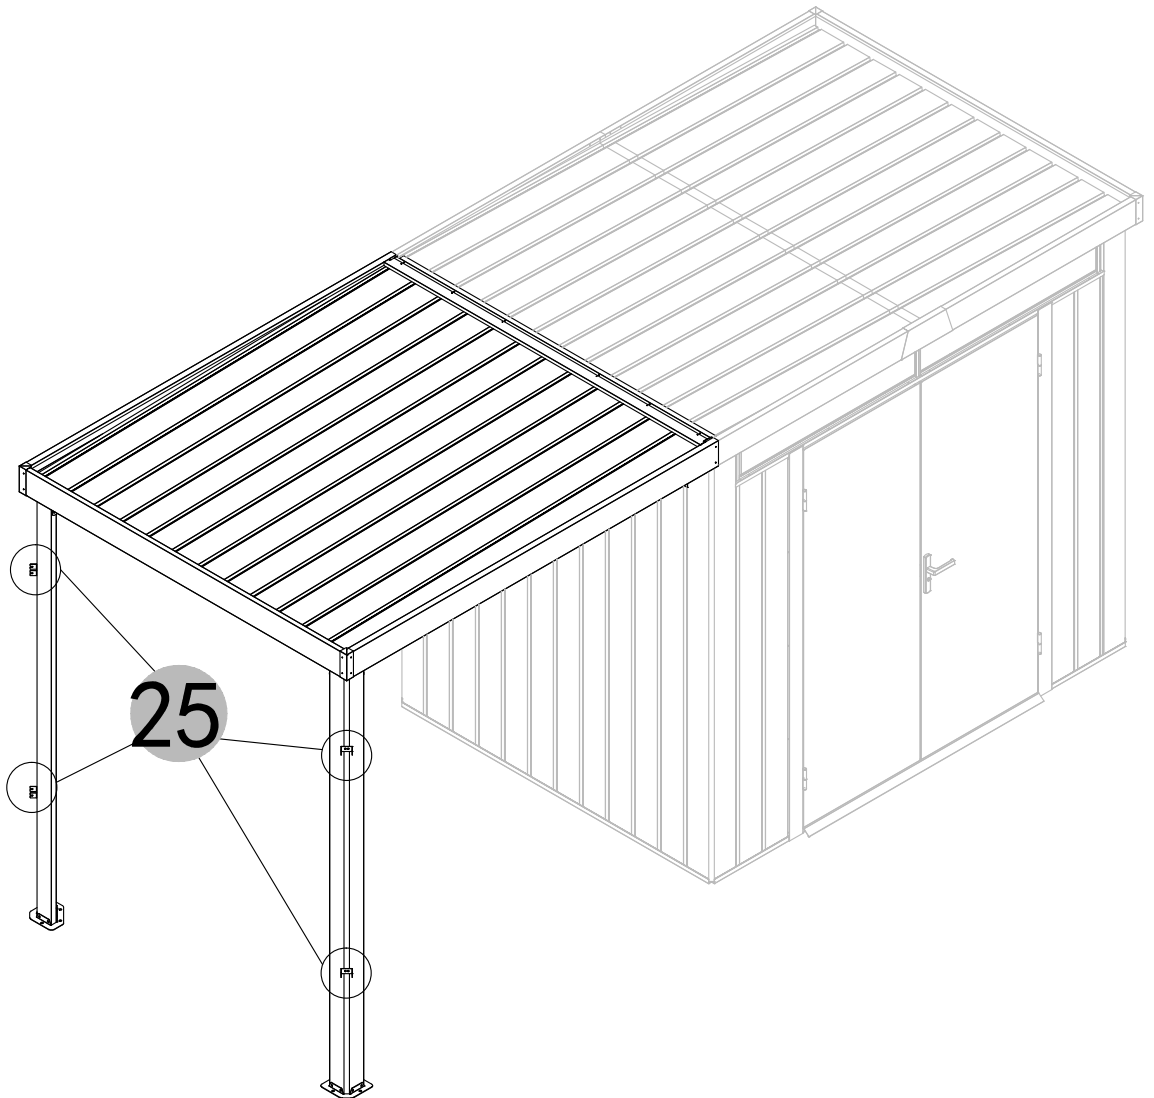

M4X10	TH3	X8
 T15	T15	X4