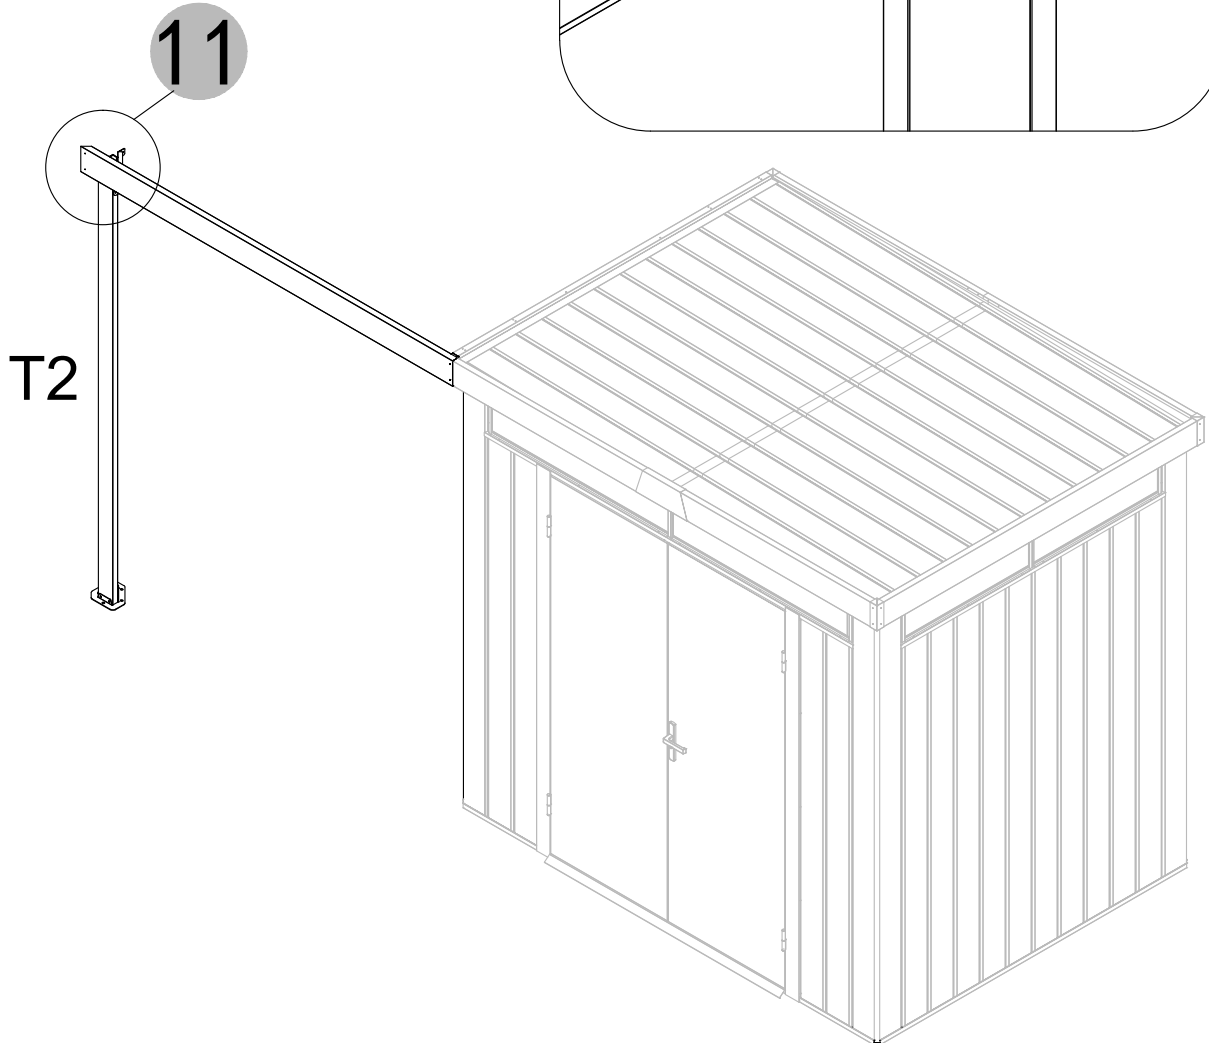

TH2 x4

M6X12