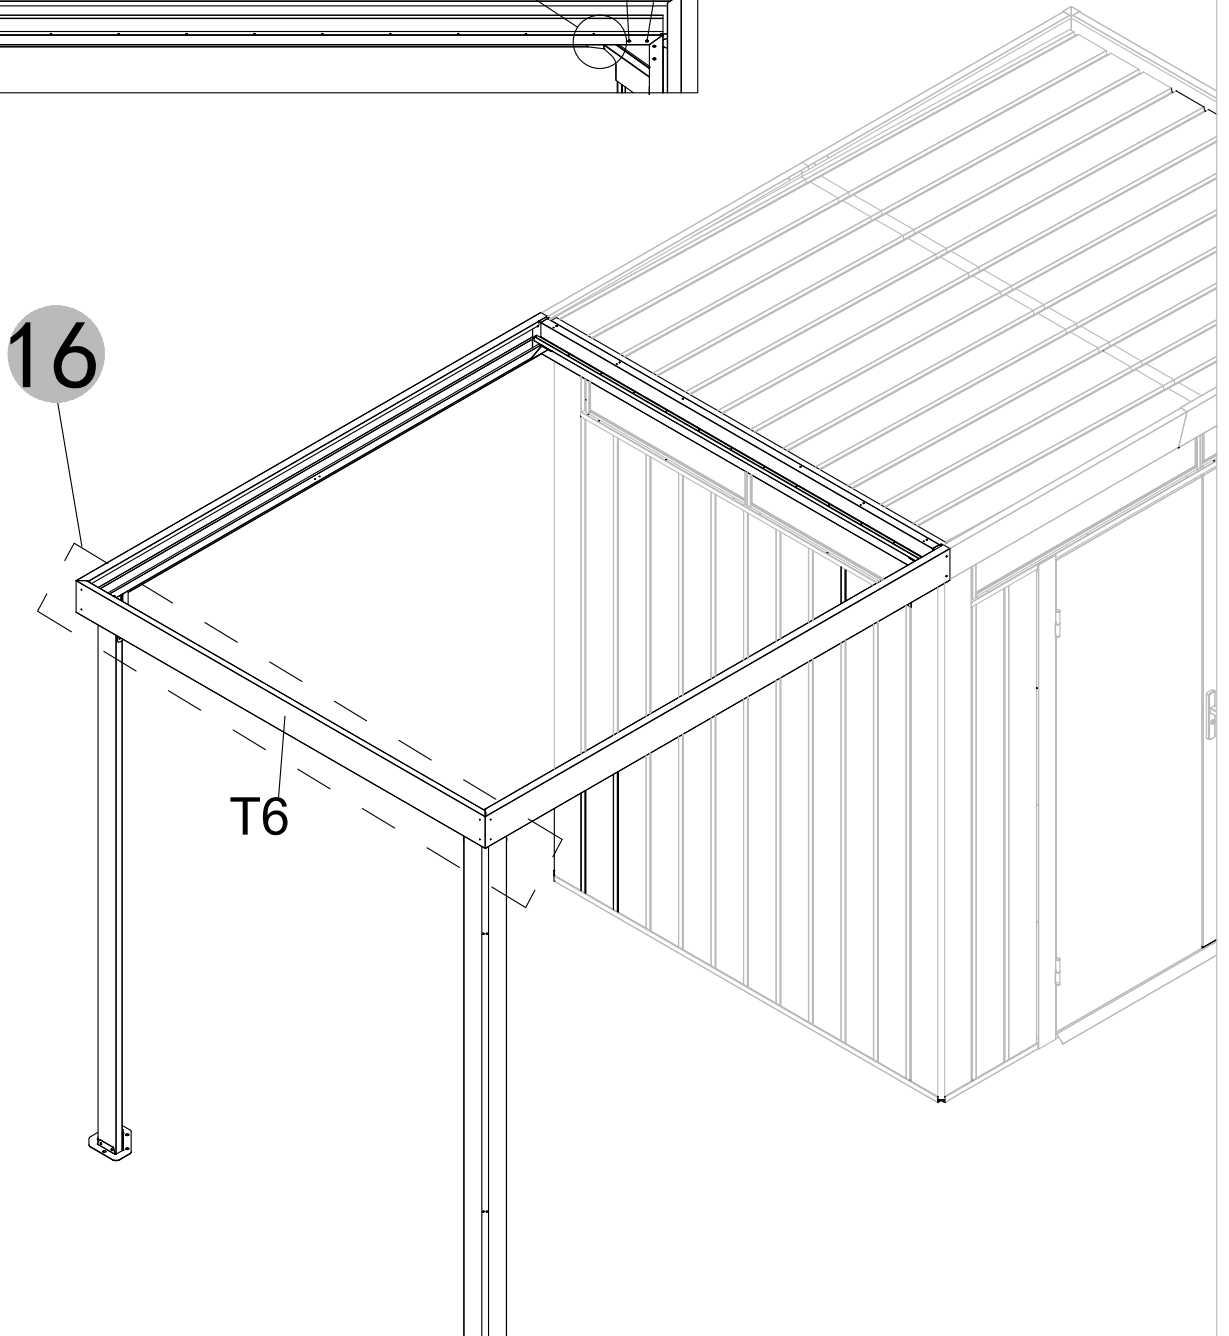

T6	X1
 M6X12	TH2	x8