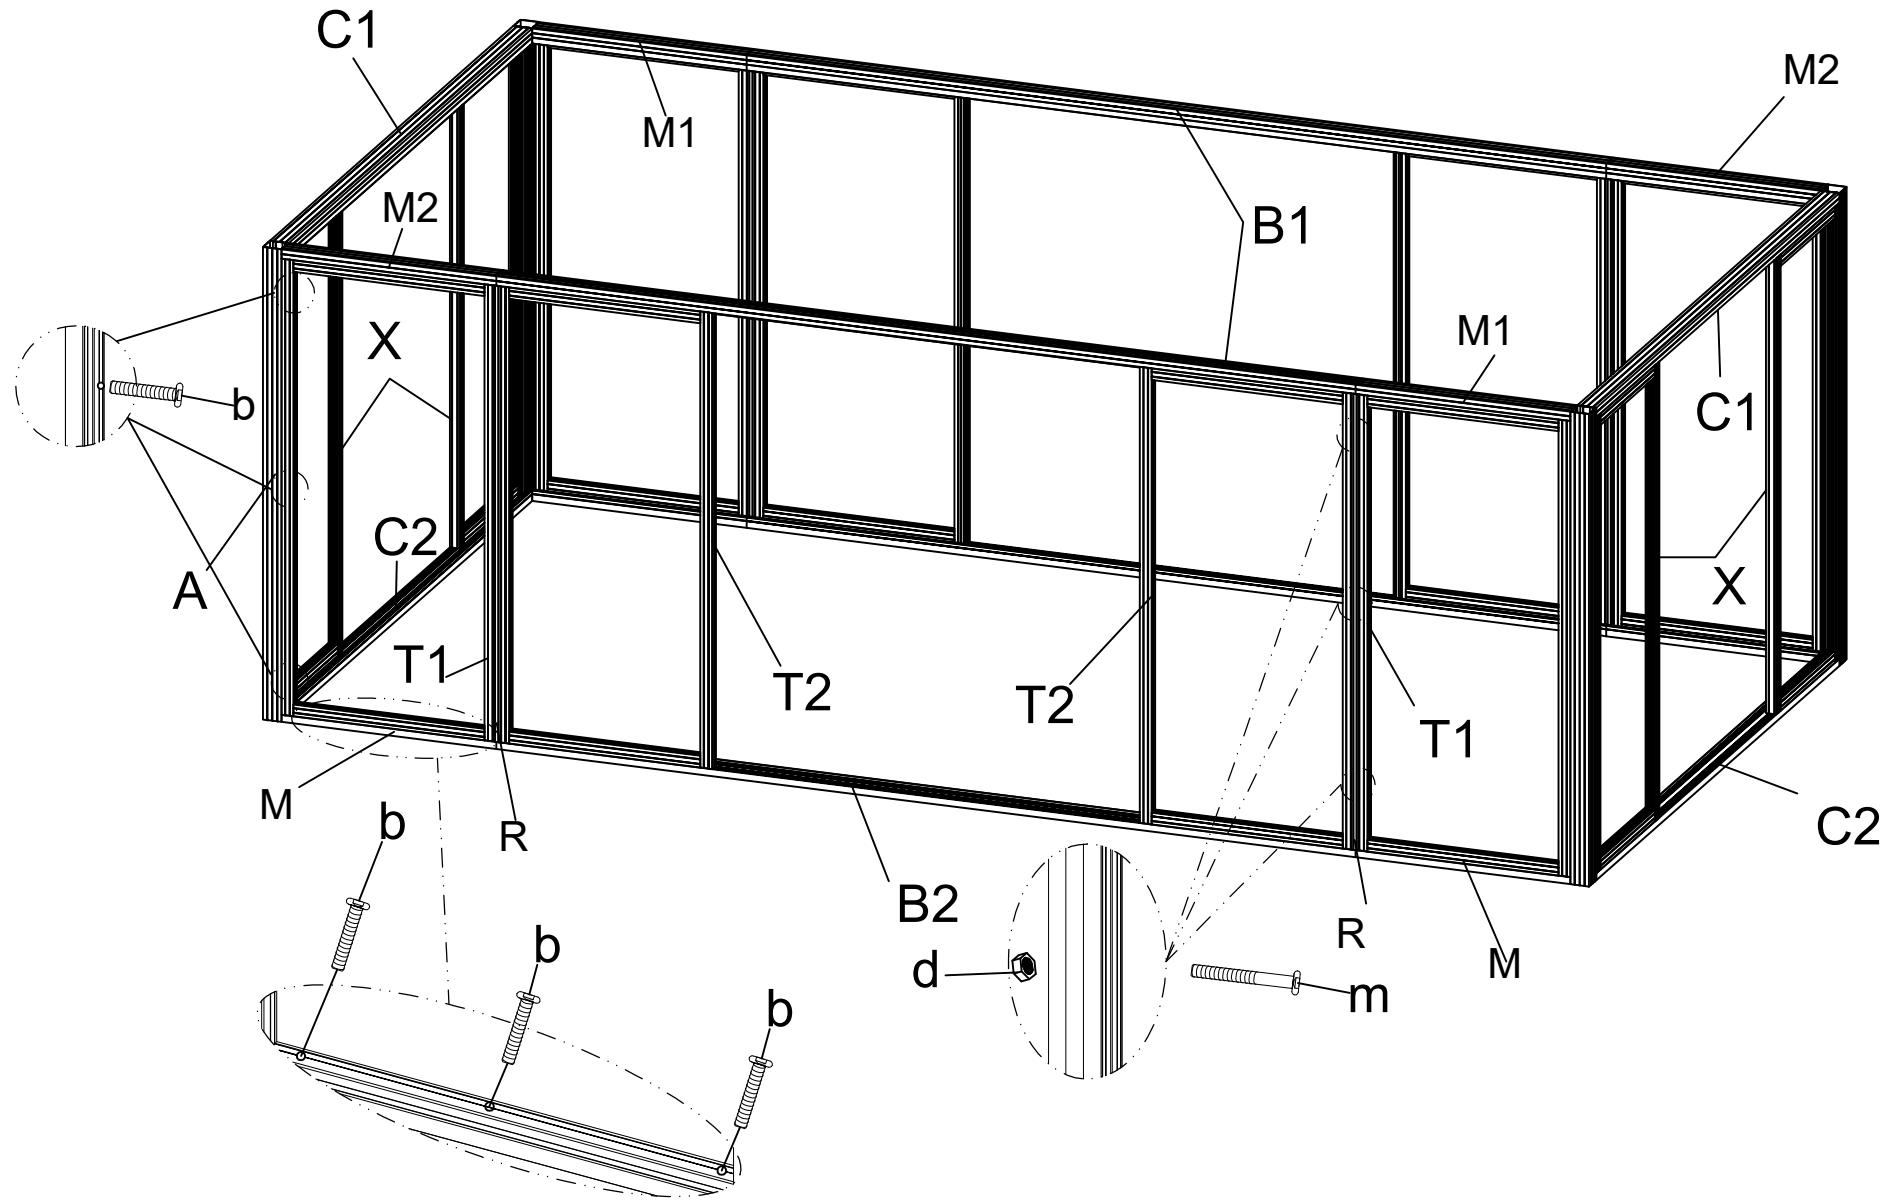

CosyLifeStyle®

Manual
for
Gazebo San Clemente
3x6m

3x6m assembly instruction book

Packing list

NO.	Qty		NO.	Qty	
A	4 pcs		G1	10pcs	
B1	2 pcs		G2	10 pcs	
B2	2 pcs		H	12 pcs	
C1	2 pcs		I	1 pcs	
C2	2 pcs		I1	1 pcs	
D	2 pcs		I2	1 pcs	
E1	2 pcs		J	2 pcs	
E2	2 pcs		J1	1 pcs	
F1	2 pcs		J2	1 pcs	
F2	2 pcs		K	4 pcs	

1

2

Release the screw first, adjust the appropriate height of this plate, and then lock the screw to prevent the door from falling off.

Adjust the wheel to a suitable height

Down

Up

3

4