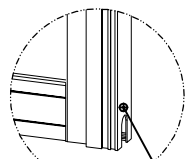

CosyLifeStyle®

Manual
for
Gazebo San Clemente
3x6m

3x6m assembly instruction book

Packing list

NO.	Qty		NO.	Qty	
A	4 pcs		G1	10pcs	
B1	2 pcs		G2	10 pcs	
B2	2 pcs		H	12 pcs	
C1	2 pcs		I	1 pcs	
C2	2 pcs		I1	1 pcs	
D	2 pcs		I2	1 pcs	
E1	2 pcs		J	2 pcs	
E2	2 pcs		J1	1 pcs	
F1	2 pcs		J2	1 pcs	
F2	2 pcs		K	4 pcs	

1

2

Release the screw first, adjust the appropriate height of this plate, and then lock the screw to prevent the door from falling off.

Adjust the wheel to a suitable height

Down

Up

3

4