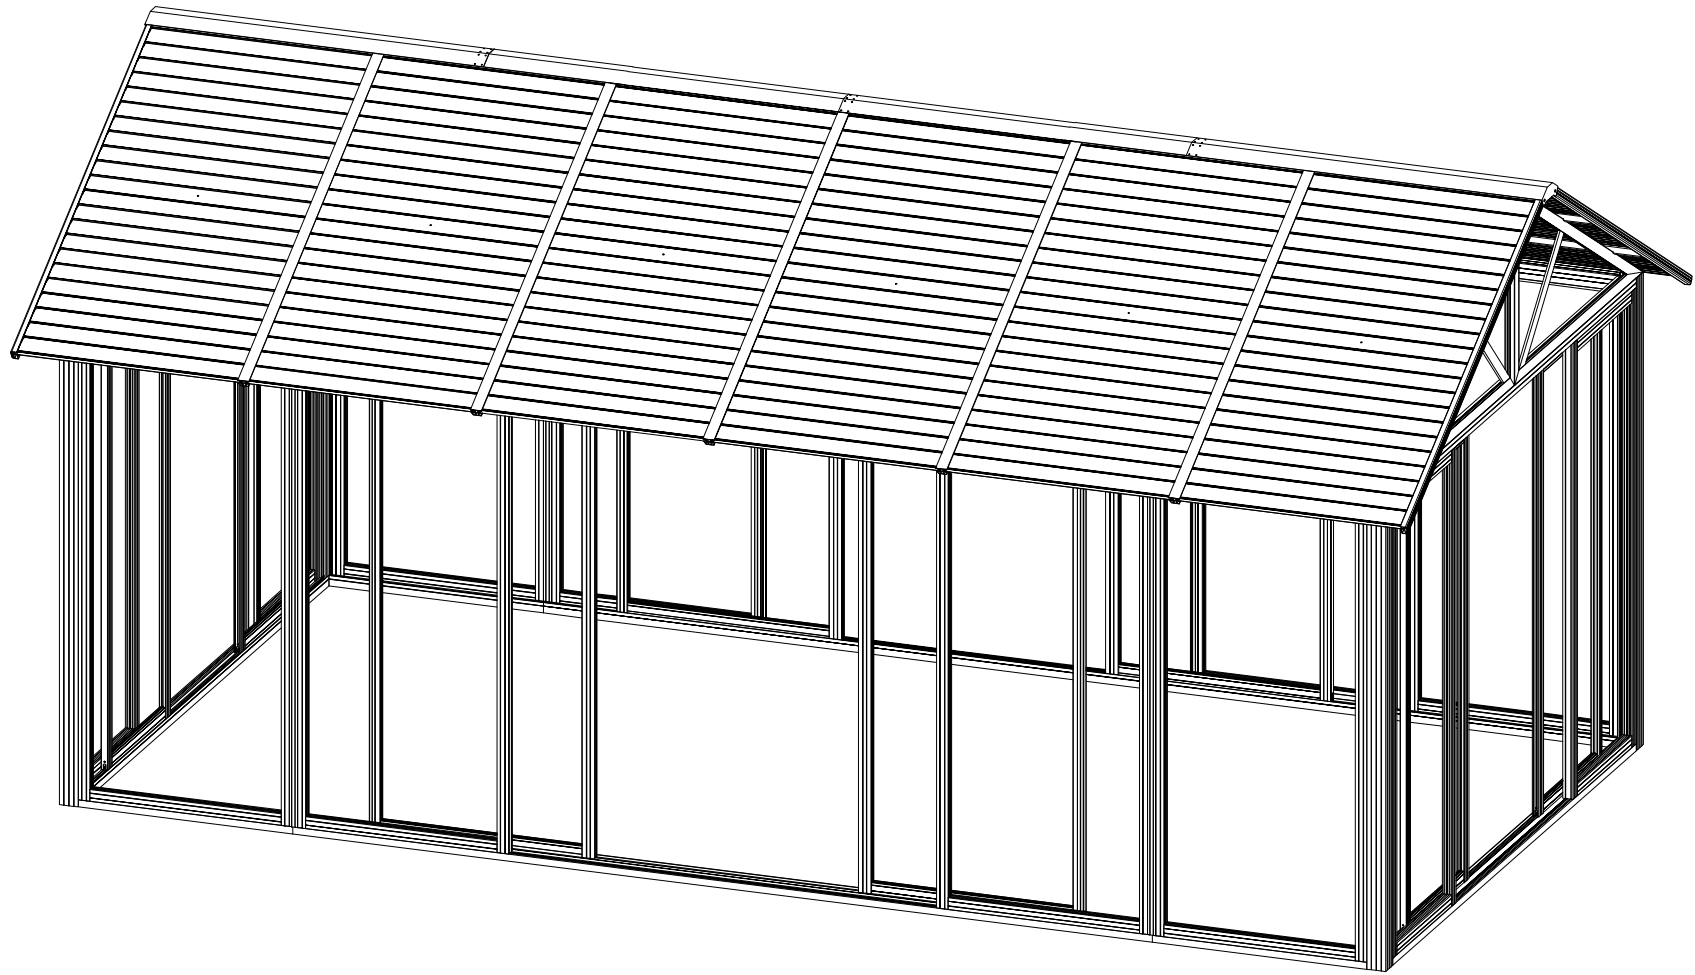

CosyLifeStyle®

Manual
for
Gazebo San Clemente
3x6m

3x6m assembly instruction book

Packing list

NO.	Qty		NO.	Qty	
A	4 pcs		G1	10pcs	
B1	2 pcs		G2	10 pcs	
B2	2 pcs		H	12 pcs	
C1	2 pcs		I	1 pcs	
C2	2 pcs		I1	1 pcs	
D	2 pcs		I2	1 pcs	
E1	2 pcs		J	2 pcs	
E2	2 pcs		J1	1 pcs	
F1	2 pcs		J2	1 pcs	
F2	2 pcs		K	4 pcs	

1

2

Release the screw first, adjust the appropriate height of this plate, and then lock the screw to prevent the door from falling off.

Adjust the wheel to a suitable height

Down

Up

3

4